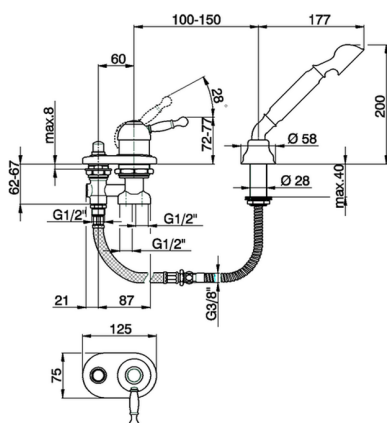

Deck mounted 2-hole single lever bath mixer ARCANA ROYAL_AY001290

MODEL **AY001290**

Deck mounted 2-hole single lever bath mixer, automatic diverter, Arcana one spray handshower, 175 cm Brass flexible hose

AVAILABLE FINISHINGS

-  **21** 21 Chrome
-  **24** 24 Gold
-  **26** 26 Old Copper
-  **27** 27 Old Bronze
-  **2A** 2A Satin Brushed Nickel
-  **74** 74 Chrome/Gold

CHARACTERISTICS

Cartridge Spare Parts **ZZ92909000**

43 mm Cartridge

Deck mounted 2-hole single lever bath mixer ARCANA ROYAL_AY001290

cisal

AY 00129

- Batteria bordo vasca
- Deck-mounted bath mixer
- Einhand-Badebatterie
- Mitigeur bain/douche sur gorge

| bar | PORTATA * FLOW RATE DURCHFLOß DEBIT l/min. |
|-----|--|
| 0.5 | 15.5 |
| 1 | 22 |
| 2 | 31.5 |
| 3 | 39 |
| 4 | / |
| 5 | / |