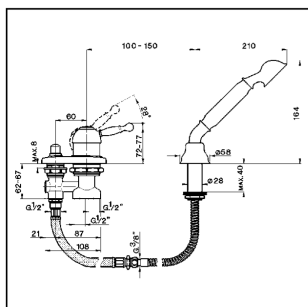

43 mm Cartridge

Deck mounted 2-hole single lever bath mixer ARCANA ROYAL_AY001290

cisal

AY 00129

- Batteria bordo vasca
- Deck-mounted bath mixer
- Einhand-Badebatterie
- Mitigeur bain/douche sur gorge

| bar | PORTATA * FLOW RATE DURCHFLOß DEBIT l/min. |
|-----|--|
| 0.5 | 15.5 |
| 1 | 22 |
| 2 | 31.5 |
| 3 | 39 |
| 4 | / |
| 5 | / |