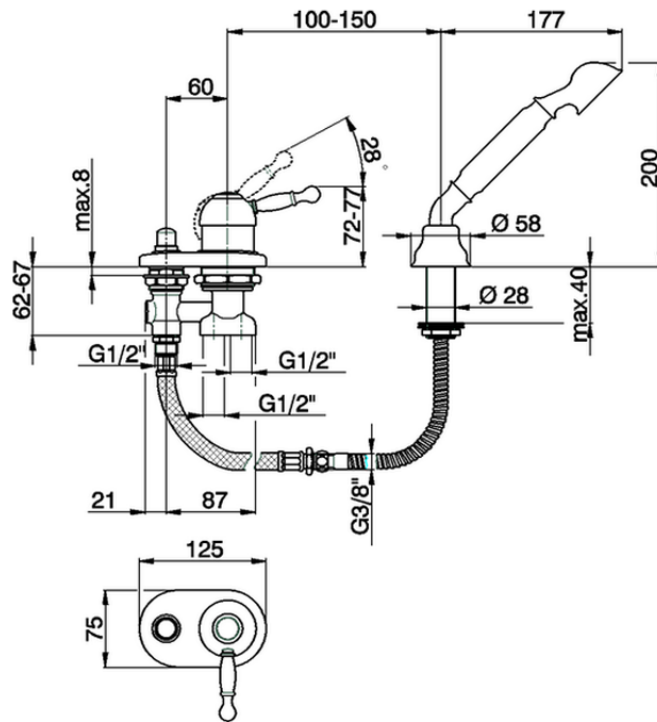

## Deck mounted 2-hole single lever bath mixer ARCANA ROYAL\_AY001290

AY001290

<https://en.cisal.it/deck-mounted-2-hole-single-lever-bath-mixer-arcana-royal-ay001290>

2026-06-14