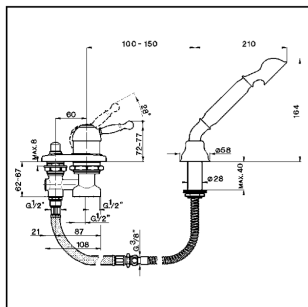

43 mm Cartridge

Deck mounted 2-hole single lever bath mixer ARCANA ROYAL_AY001290

cisal

AY 00129

- Batteria bordo vasca
- Deck-mounted bath mixer
- Einhand-Badebatterie
- Mitigeur bain/douche sur gorge

bar	PORTATA * FLOW RATE DURCHFLOß DEBIT l/min.
0.5	15.5
1	22
2	31.5
3	39
4	/
5	/