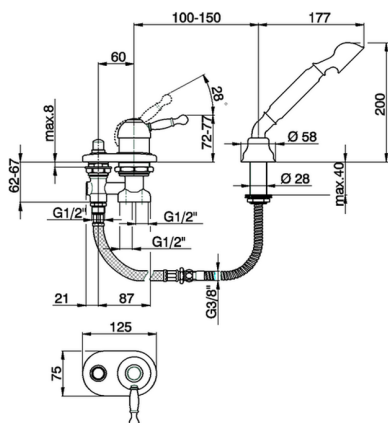

CHARACTERISTICS

Cartridge Spare Parts **ZZ92909000**

43 mm Cartridge