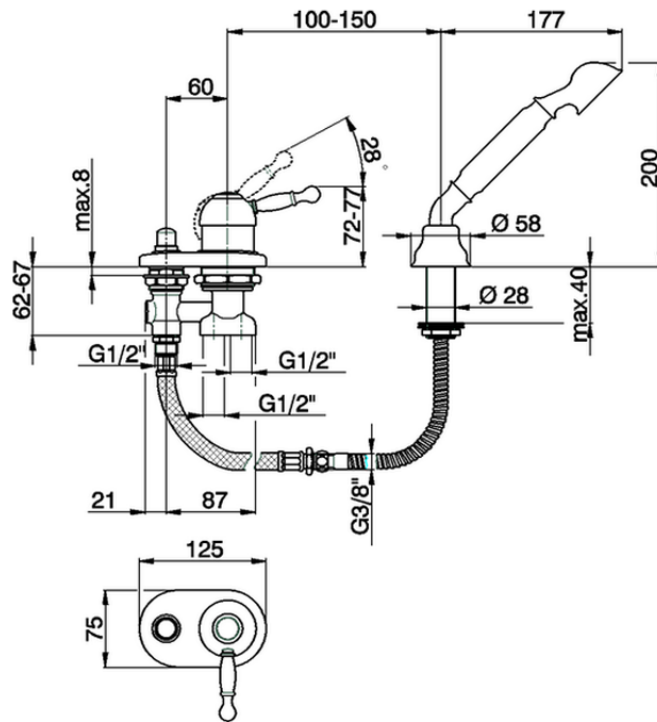

Deck mounted 2-hole single lever bath mixer ARCANA ROYAL_AY001290

AY001290

<https://en.cisal.it/deck-mounted-2-hole-single-lever-bath-mixer-arcana-royal-ay001290>

2026-06-13