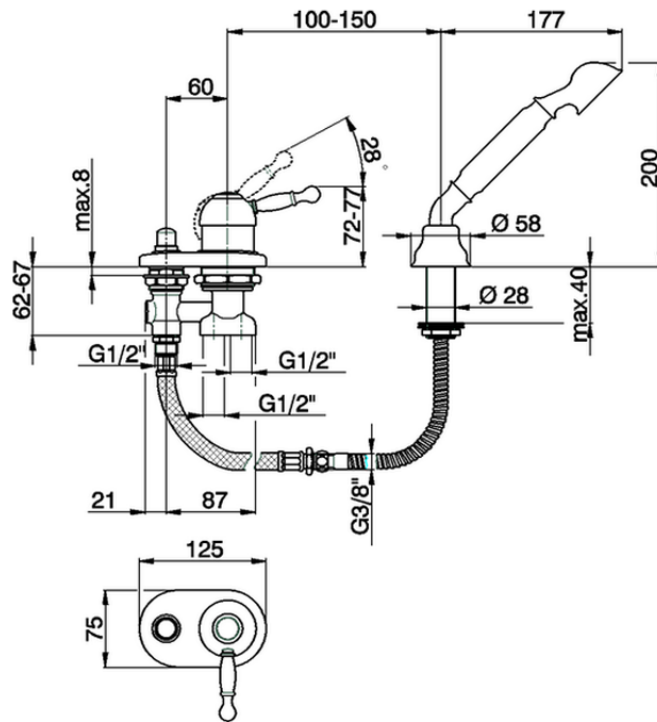

Deck mounted 2-hole single lever bath mixer ARCANA ROYAL_AY001290

AY001290

<https://en.cisal.it/deck-mounted-2-hole-single-lever-bath-mixer-arcana-royal-ay001290>

2026-04-29