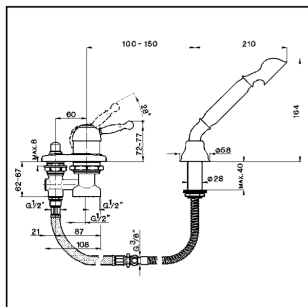

Deck mounted 2-hole single lever bath mixer ARCANA ROYAL_AY001290

cisal

AY 00129

- Batteria bordo vasca
- Deck-mounted bath mixer
- Einhand-Badebatterie
- Mitigeur bain/douche sur gorge

bar	PORTATA * FLOW RATE DURCHFLOSS DEBIT l/min.
0.5	15.5
1	22
2	31.5
3	39
4	/
5	/

* senza resistenza silenziosa (uscita libera)
without hydraulic resistance
ohne Widerstand
sans résistance hydraulique