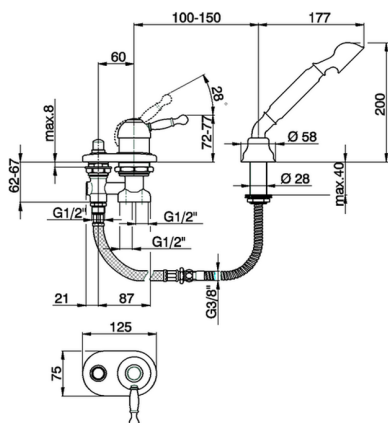

## Deck mounted 2-hole single lever bath mixer ARCANA ROYAL\_AY001290

MODEL **AY001290**

Deck mounted 2-hole single lever bath mixer, automatic diverter, Arcana one spray handshower, 175 cm Brass flexible hose

### CHARACTERISTICS

Cartridge Spare Parts **ZZ92909000**

**43 mm Cartridge**

### AY 00129

- Batteria bordo vasca
- Deck-mounted bath mixer
- Einhand-Badebatterie
- Mitigeur bain/douche sur gorge

bar	PORTATA * FLOW RATE DURCHFLOSS DEBIT l/min.
0.5	15.5
1	22
2	31.5
3	39
4	/
5	/

\* senza resistenza silenziosa (uscita libera)  
without hydraulic resistance  
ohne Widerstand  
sans résistance hydraulique