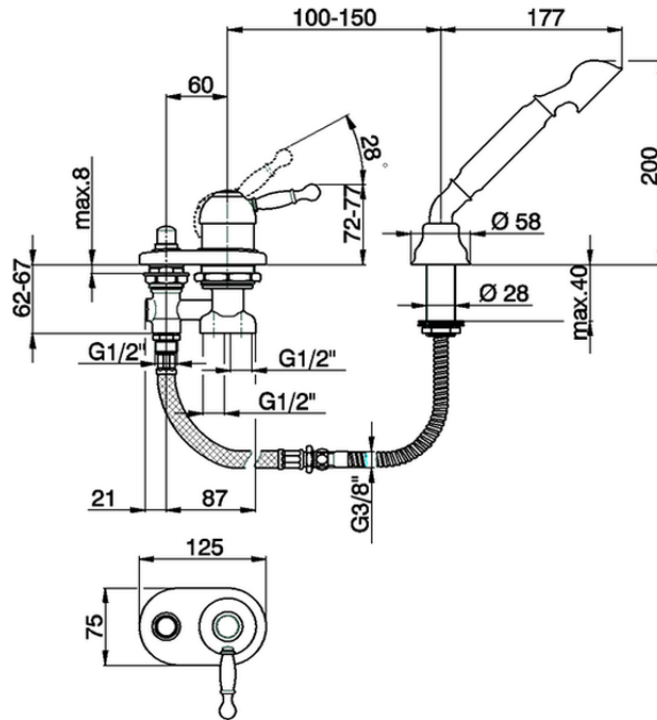

Deck mounted 2-hole single lever bath mixer ARCANA ROYAL_AY001290

AY001290

<https://en.cisal.it/deck-mounted-2-hole-single-lever-bath-mixer-arcana-royal-ay001290>

2026-04-09