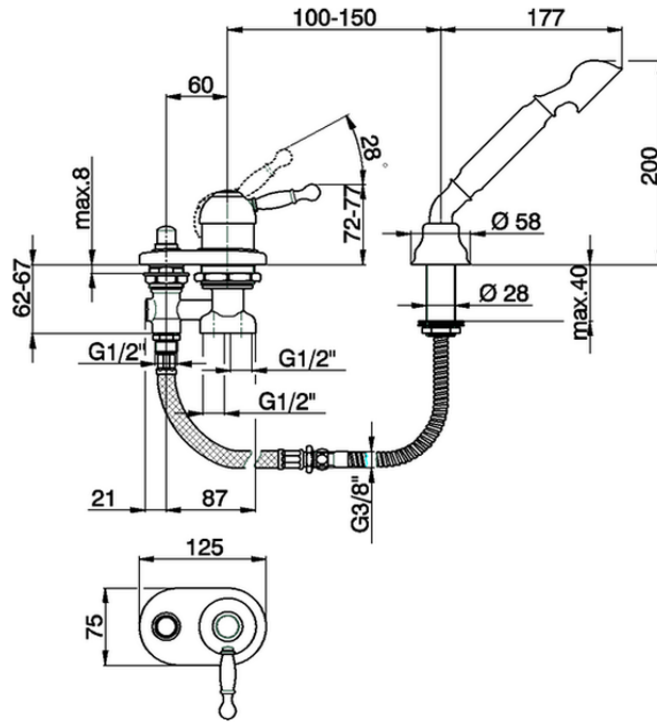

Deck mounted 2-hole single lever bath mixer ARCANA ROYAL_AY001290

AY001290

<https://en.cisal.it/deck-mounted-2-hole-single-lever-bath-mixer-arcana-royal-ay001290>

2026-05-20