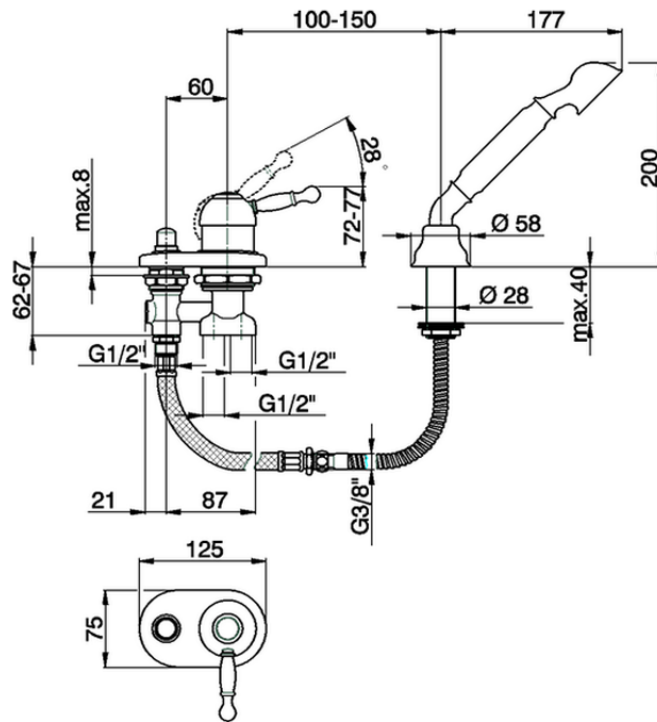

Deck mounted 2-hole single lever bath mixer ARCANA ROYAL_AY001290

AY001290

<https://en.cisal.it/deck-mounted-2-hole-single-lever-bath-mixer-arcana-royal-ay001290>

2026-06-14