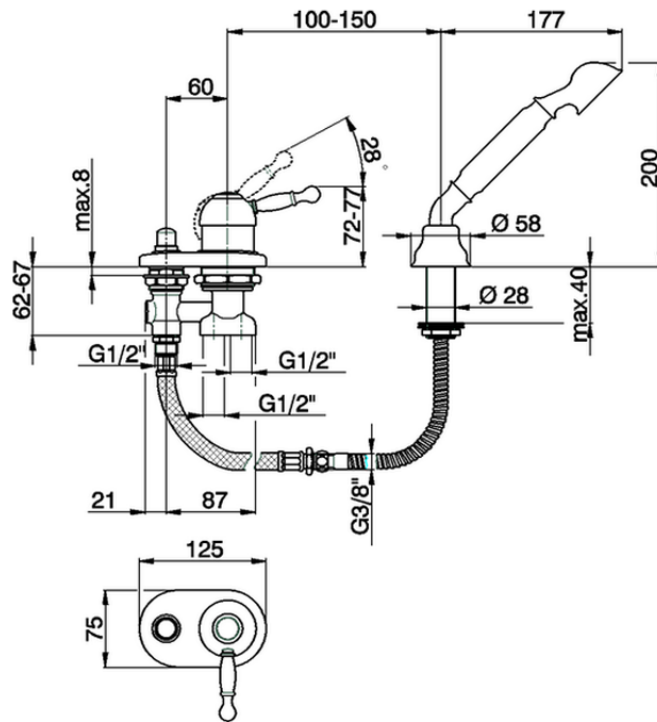

## Deck mounted 2-hole single lever bath mixer ARCANA ROYAL\_AY001290

AY001290

<https://en.cisal.it/deck-mounted-2-hole-single-lever-bath-mixer-arcana-royal-ay001290>

2026-04-09