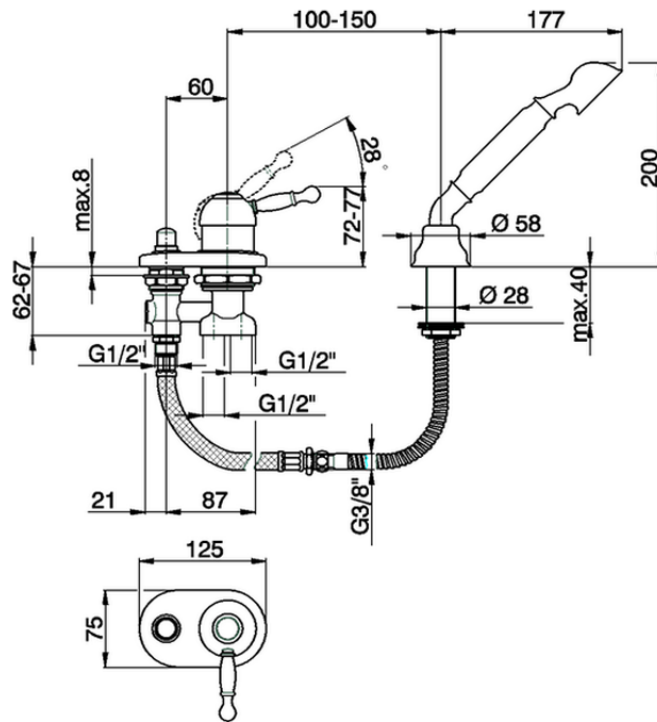

## Deck mounted 2-hole single lever bath mixer ARCANA ROYAL\_AY001290

AY001290

<https://en.cisal.it/deck-mounted-2-hole-single-lever-bath-mixer-arcana-royal-ay001290>

2026-04-30