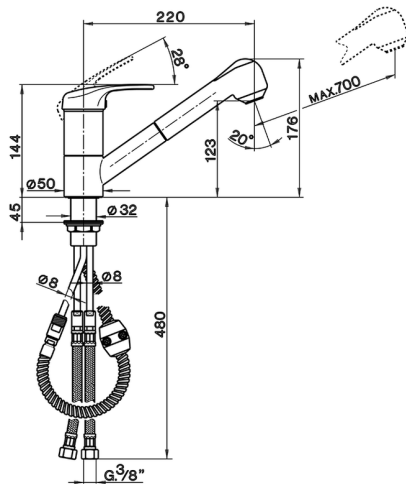

Single lever sink mixer with extrac.shower KITCHEN_EU002570

MODEL **EU002570**

Single lever sink mixer with extrac.shower,swivel spout,2 sprays handshower,150 cm Brass Flexible Hose

AVAILABLE FINISHINGS

CHARACTERISTICS

Cartridge Spare Parts **ZZ95274000**

40 mm Cartridge

Single lever sink mixer with extrac.shower KITCHEN_EU002570

cisal

EU 00257

- Monocomando livello
- Single lever sink mixer
- Einhand-Spültischbatterie
- Mitigeur évier