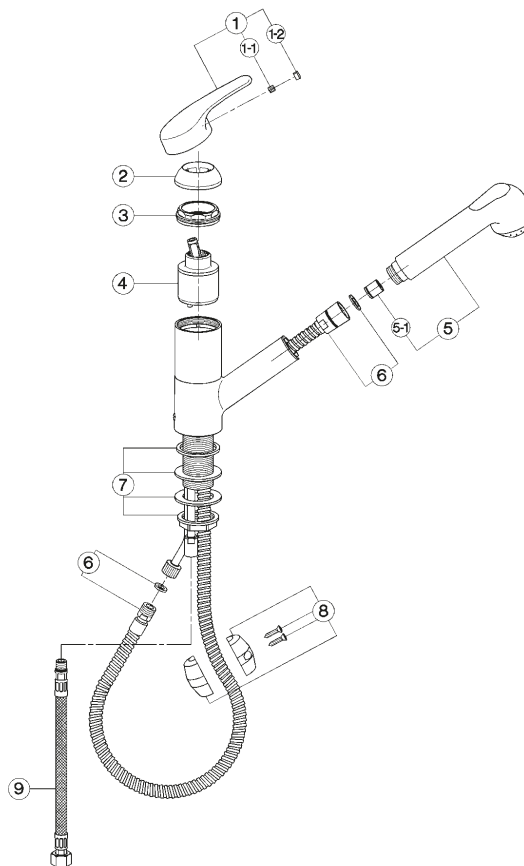

Single lever sink mixer with extrac.shower KITCHEN_EU002570

MODEL **EU002570**

Single lever sink mixer with extrac.shower,swivel spout,2 sprays handshower,150 cm Brass Flexible Hose

AVAILABLE FINISHINGS

CHARACTERISTICS

Cartridge Spare Parts **ZZ95274000**

40 mm Cartridge

Single lever sink mixer with extrac.shower KITCHEN_EU002570

cisal

EU 00257

- Monocomando livello
- Single lever sink mixer
- Einhand-Spültischbatterie
- Mitigeur évier