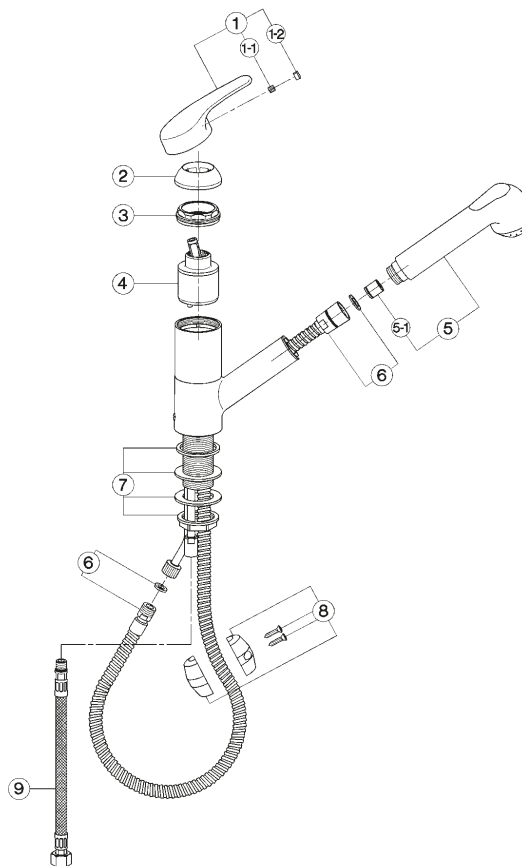

Single lever sink mixer with extrac.shower KITCHEN_EU002570

MODEL **EU002570**

Single lever sink mixer with extrac.shower,swivel spout,2 sprays handshower,150 cm Brass Flexible Hose

AVAILABLE FINISHINGS

21 21 Chrome

CHARACTERISTICS

Cartridge Spare Parts **ZZ95274000**

40 mm Cartridge

Single lever sink mixer with extrac.shower KITCHEN_EU002570

cisal

EU 00257

- Monocomando livello
- Single lever sink mixer
- Einhand-Spültischbatterie
- Mitigeur évier