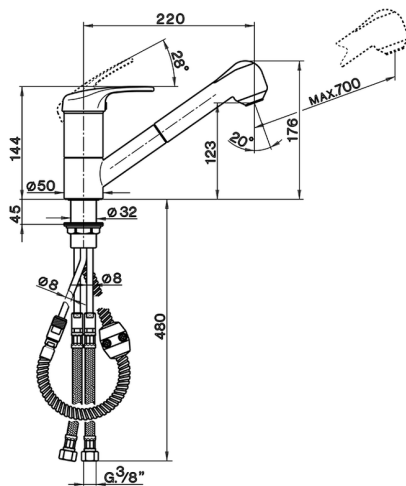

Single lever sink mixer with extrac.shower KITCHEN_EU002570

MODEL **EU002570**

Single lever sink mixer with extrac.shower,swivel spout,2 sprays handshower,150 cm Brass Flexible Hose

AVAILABLE FINISHINGS

21 21 Chrome

CHARACTERISTICS

Cartridge Spare Parts **ZZ95274000**

40 mm Cartridge

Single lever sink mixer with extrac.shower KITCHEN_EU002570

cisal

EU 00257

- Monocomando livello
- Single lever sink mixer
- Einhand-Spültischbatterie
- Mitigeur évier