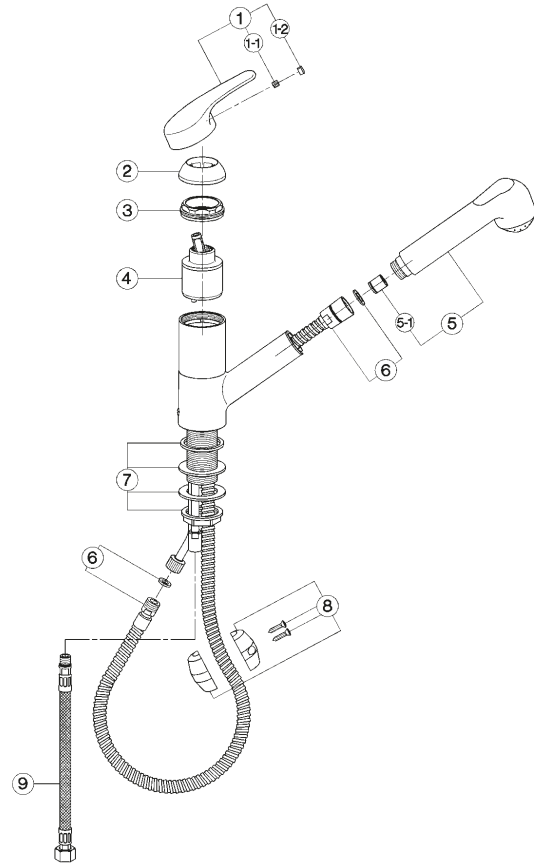

Single lever sink mixer with extrac.shower KITCHEN_EU002570

MODEL **EU002570**

Single lever sink mixer with extrac.shower,swivel spout,2 sprays handshower,150 cm Brass Flexible Hose

AVAILABLE FINISHINGS

21 21 Chrome

CHARACTERISTICS

Cartridge Spare Parts **ZZ95274000**

40 mm Cartridge

Single lever sink mixer with extrac.shower KITCHEN_EU002570

cisal

EU 00257

- Monocomando livello
- Single lever sink mixer
- Einhand-Spültischbatterie
- Mitigeur évier