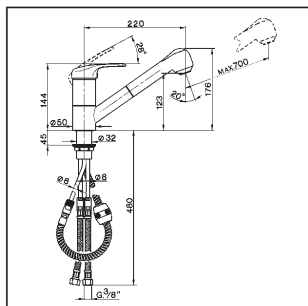

Single lever sink mixer with extrac.shower KITCHEN_EU002570

MODEL **EU002570**

Single lever sink mixer with extrac.shower,swivel spout,2 sprays handshower,150 cm Brass Flexible Hose

AVAILABLE FINISHINGS

CHARACTERISTICS

Cartridge Spare Parts **ZZ95274000**

40 mm Cartridge

Single lever sink mixer with extrac.shower KITCHEN_EU002570

cisal

EU 00257

- Monocomando livello
- Single lever sink mixer
- Einhand-Spültischbatterie
- Mitigeur évier