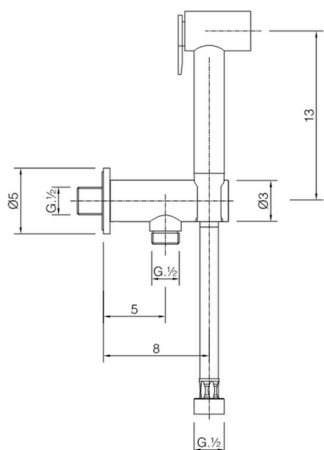

Hygienic Spray

Multi-jets hygienic hand shower, for personal hygiene care.

2026-05-02