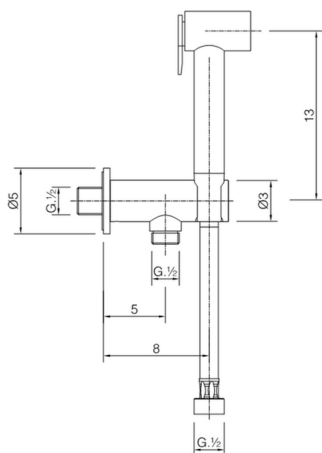

Hygienic Spray

Multi-jets hygienic hand shower, for personal hygiene care.

2026-04-08