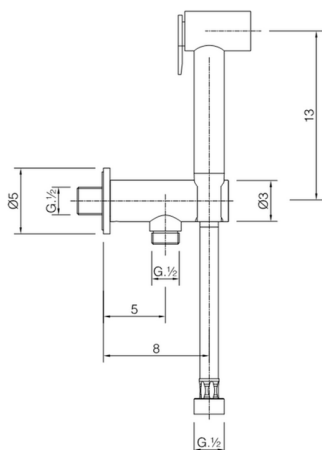

Hygienic Spray

Multi-jets hygienic hand shower, for personal hygiene care.

2026-05-02