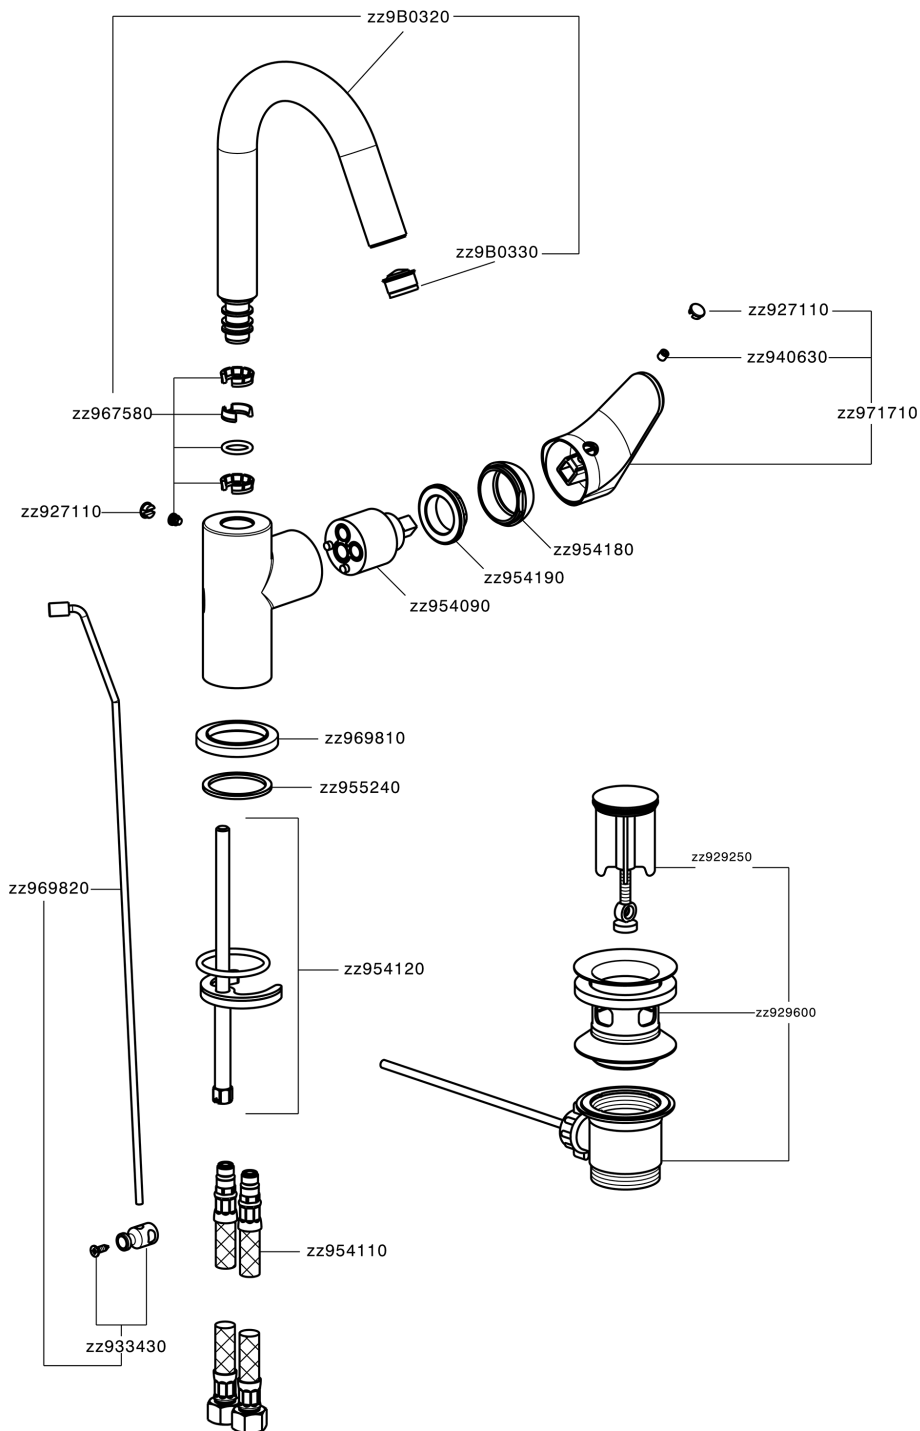

Single lever washbasin mixer EnergySave ALMA_A3000475

MODEL **A3000475**

Single lever washbasin mixer EnergySave, with automatic 1"1/4 automatic pop-up waste, G.3/8" stainless steel flexible hoses

AVAILABLE FINISHINGS

-  **21** 21 Chrome
-  **2F** 2F Brushed Nickel
-  **40** 40 Matt Black

CHARACTERISTICS

Cartridge Spare Parts **ZZ95409000**

35 mm Cartridge

EcoStop

EcoStop feature limits water flow to approximately 50% of maximum output with one point of resistance on setting. Push slightly past the middle stop only when full water output is required. This will save water up to 50%.

EnergySave

Thanks to the EnergySave device, only cold water will be drawn if the lever is operated in the central position, so that the water heater will not be engaged and no hot water wasted, leading to considerable savings in energy and costs. The temperature can be adjusted by rotating the lever to the left, until the desired temperature is reached.

Single lever washbasin mixer EnergySave ALMA_A3000475

A3000475

<https://en.cisal.it/single-lever-washbasin-mixer-energysave-alma-a3000475>

2026-04-09