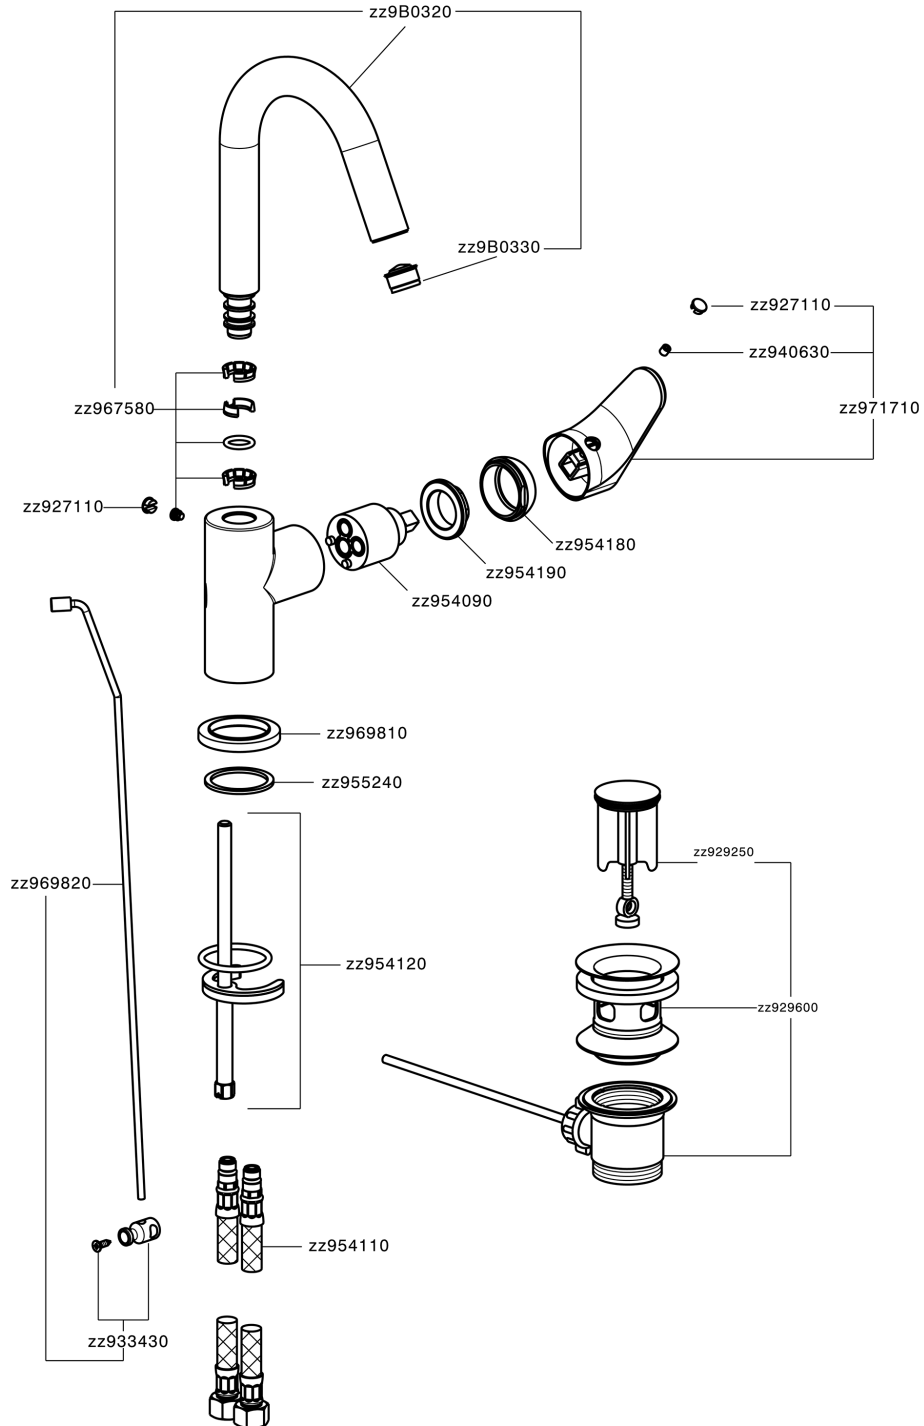

Single lever washbasin mixer EnergySave ALMA_A3000475

MODEL **A3000475**

Single lever washbasin mixer EnergySave, with automatic 1"1/4 automatic pop-up waste, G.3/8" stainless steel flexible hoses

AVAILABLE FINISHINGS

-  **21** 21 Chrome
-  **2F** 2F Brushed Nickel
-  **40** 40 Matt Black

CHARACTERISTICS

Cartridge Spare Parts **ZZ95409000**

35 mm Cartridge

EcoStop

EcoStop feature limits water flow to approximately 50% of maximum output with one point of resistance on setting. Push slightly past the middle stop only when full water output is required. This will save water up to 50%.

EnergySave

Thanks to the EnergySave device, only cold water will be drawn if the lever is operated in the central position, so that the water heater will not be engaged and no hot water wasted, leading to considerable savings in energy and costs. The temperature can be adjusted by rotating the lever to the left, until the desired temperature is reached.

Single lever washbasin mixer EnergySave ALMA_A3000475

A3000475

<https://en.cisal.it/single-lever-washbasin-mixer-energysave-alma-a3000475>

2026-05-20