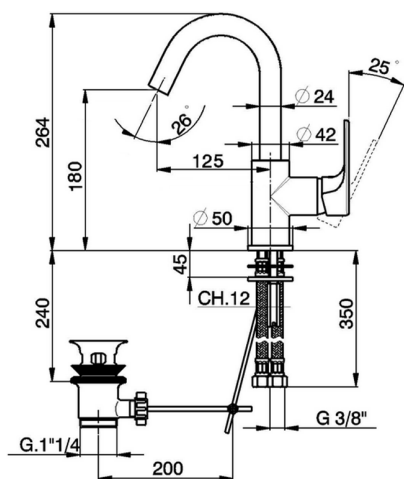

Single lever washbasin mixer EnergySave ALMA_A3000475

MODEL **A3000475**

Single lever washbasin mixer EnergySave, with automatic 1"1/4 automatic pop-up waste, G.3/8" stainless steel flexible hoses

AVAILABLE FINISHINGS

-  **21** 21 Chrome
-  **2F** 2F Brushed Nickel
-  **40** 40 Matt Black

CHARACTERISTICS

Cartridge Spare Parts **ZZ95409000**

35 mm Cartridge

EcoStop

EcoStop feature limits water flow to approximately 50% of maximum output with one point of resistance on setting. Push slightly past the middle stop only when full water output is required. This will save water up to 50%.

EnergySave

Thanks to the EnergySave device, only cold water will be drawn if the lever is operated in the central position, so that the water heater will not be engaged and no hot water wasted, leading to considerable savings in energy and costs. The temperature can be adjusted by rotating the lever to the left, until the desired temperature is reached.

Single lever washbasin mixer EnergySave ALMA_A3000475

A3000475

<https://en.cisal.it/single-lever-washbasin-mixer-energysave-alma-a3000475>

2026-05-20