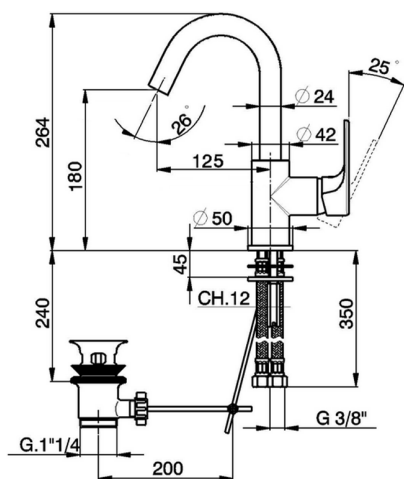

Single lever washbasin mixer EnergySave ALMA_A3000475

MODEL **A3000475**

Single lever washbasin mixer EnergySave, with automatic 1"1/4 automatic pop-up waste, G.3/8" stainless steel flexible hoses

AVAILABLE FINISHINGS

-  **21** 21 Chrome
-  **2F** 2F Brushed Nickel
-  **40** 40 Matt Black

CHARACTERISTICS

Cartridge Spare Parts **ZZ95409000**

35 mm Cartridge

EcoStop

EcoStop feature limits water flow to approximately 50% of maximum output with one point of resistance on setting. Push slightly past the middle stop only when full water output is required. This will save water up to 50%.

EnergySave

Thanks to the EnergySave device, only cold water will be drawn if the lever is operated in the central position, so that the water heater will not be engaged and no hot water wasted, leading to considerable savings in energy and costs. The temperature can be adjusted by rotating the lever to the left, until the desired temperature is reached.

Single lever washbasin mixer EnergySave ALMA_A3000475

A3000475

<https://en.cisal.it/single-lever-washbasin-mixer-energysave-alma-a3000475>

2026-04-29