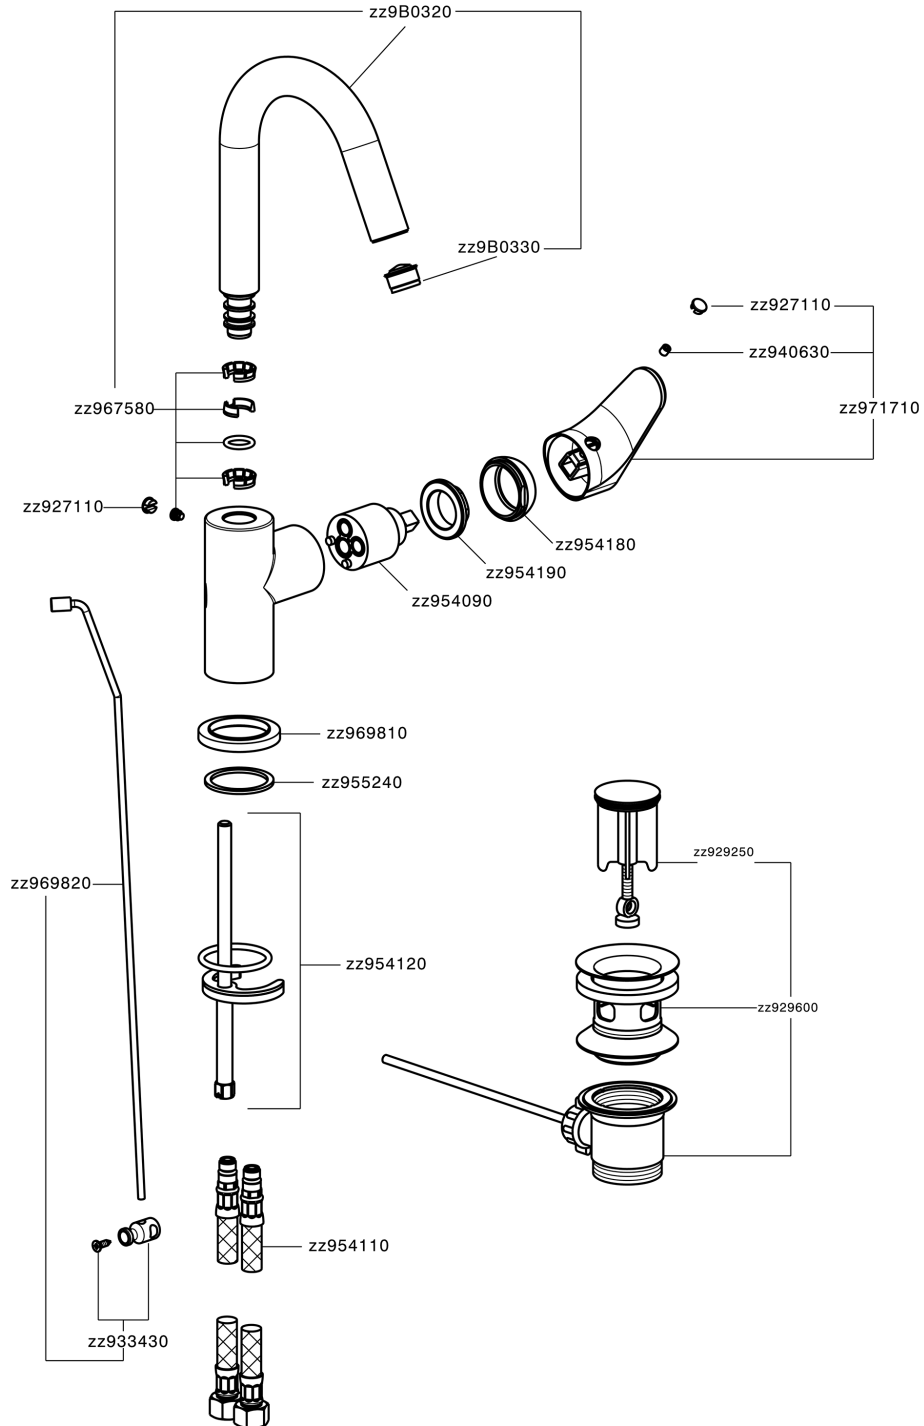

Single lever washbasin mixer EnergySave ALMA_A3000475

MODEL **A3000475**

Single lever washbasin mixer EnergySave, with automatic 1"1/4 automatic pop-up waste, G.3/8" stainless steel flexible hoses

AVAILABLE FINISHINGS

-  **21** 21 Chrome
-  **2F** 2F Brushed Nickel
-  **40** 40 Matt Black

CHARACTERISTICS

Cartridge Spare Parts **ZZ95409000**

35 mm Cartridge

EcoStop

EcoStop feature limits water flow to approximately 50% of maximum output with one point of resistance on setting. Push slightly past the middle stop only when full water output is required. This will save water up to 50%.

EnergySave

Thanks to the EnergySave device, only cold water will be drawn if the lever is operated in the central position, so that the water heater will not be engaged and no hot water wasted, leading to considerable savings in energy and costs. The temperature can be adjusted by rotating the lever to the left, until the desired temperature is reached.

Single lever washbasin mixer EnergySave ALMA_A3000475

A3000475

<https://en.cisal.it/single-lever-washbasin-mixer-energysave-alma-a3000475>

2026-04-29