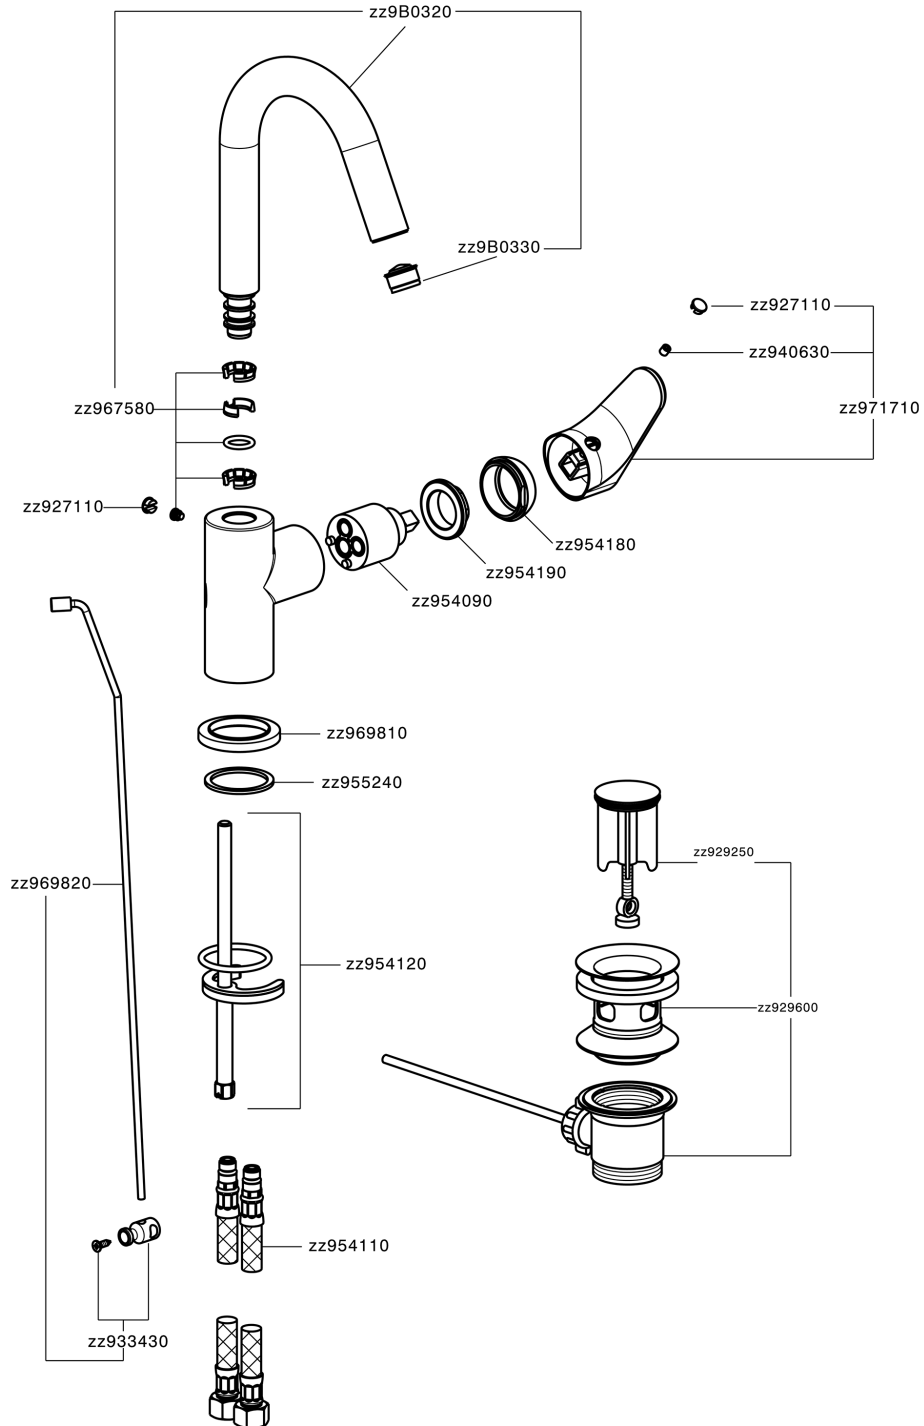

Single lever washbasin mixer EnergySave ALMA_A3000475

A3000475

<https://en.cisal.it/single-lever-washbasin-mixer-energysave-alma-a3000475>

2026-05-20