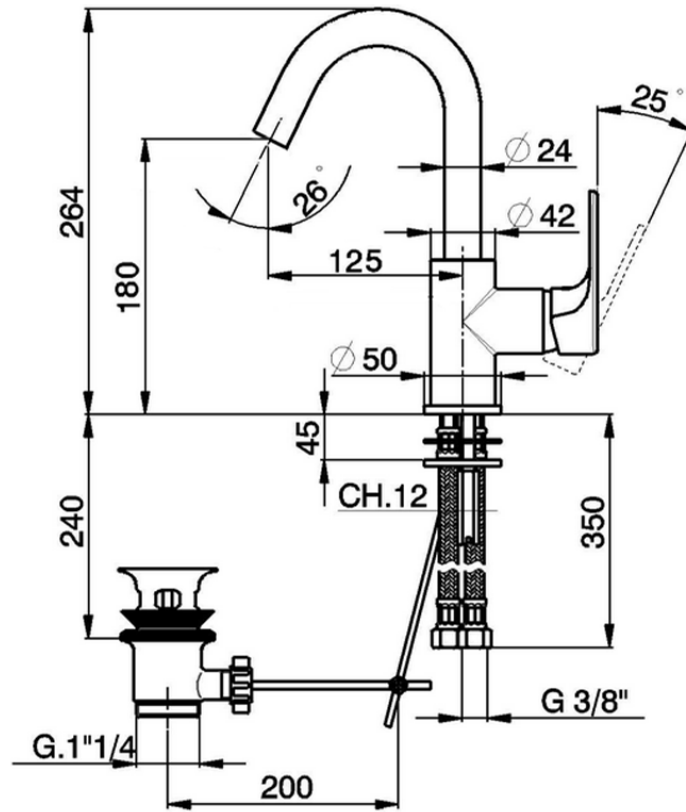

## Single lever washbasin mixer EnergySave ALMA\_A3000475

A3000475

<https://en.cisal.it/single-lever-washbasin-mixer-energysave-alma-a3000475>

2026-05-20