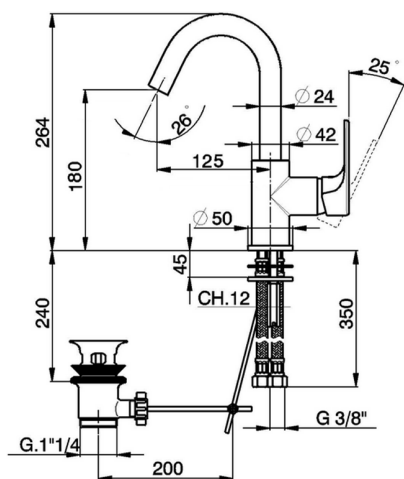

Single lever washbasin mixer EnergySave ALMA_A3000475

MODEL **A3000475**

Single lever washbasin mixer EnergySave, with automatic 1"1/4 automatic pop-up waste, G.3/8" stainless steel flexible hoses

AVAILABLE FINISHINGS

-  **21** 21 Chrome
-  **2F** 2F Brushed Nickel
-  **40** 40 Matt Black

CHARACTERISTICS

Cartridge Spare Parts **ZZ95409000**

35 mm Cartridge

EcoStop

EcoStop feature limits water flow to approximately 50% of maximum output with one point of resistance on setting. Push slightly past the middle stop only when full water output is required. This will save water up to 50%.

EnergySave

Thanks to the EnergySave device, only cold water will be drawn if the lever is operated in the central position, so that the water heater will not be engaged and no hot water wasted, leading to considerable savings in energy and costs. The temperature can be adjusted by rotating the lever to the left, until the desired temperature is reached.

Single lever washbasin mixer EnergySave ALMA_A3000475

A3000475

<https://en.cisal.it/single-lever-washbasin-mixer-energysave-alma-a3000475>

2026-06-14