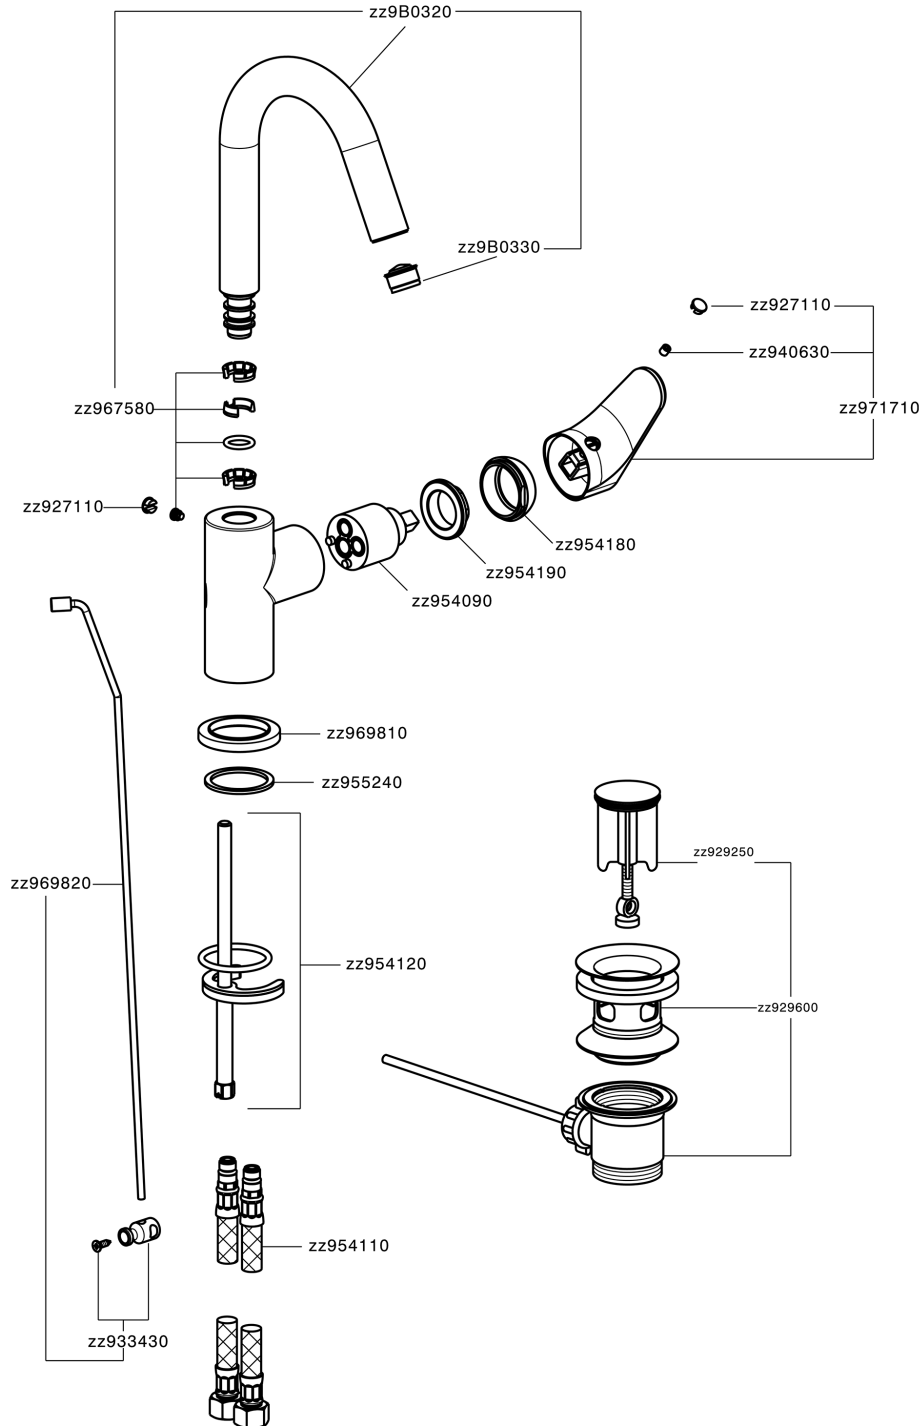

Single lever washbasin mixer EnergySave ALMA_A3000475

MODEL **A3000475**

Single lever washbasin mixer EnergySave, with automatic 1"1/4 automatic pop-up waste, G.3/8" stainless steel flexible hoses

AVAILABLE FINISHINGS

-  **21** 21 Chrome
-  **2F** 2F Brushed Nickel
-  **40** 40 Matt Black

CHARACTERISTICS

Cartridge Spare Parts **ZZ95409000**

35 mm Cartridge

EcoStop

EcoStop feature limits water flow to approximately 50% of maximum output with one point of resistance on setting. Push slightly past the middle stop only when full water output is required. This will save water up to 50%.

EnergySave

Thanks to the EnergySave device, only cold water will be drawn if the lever is operated in the central position, so that the water heater will not be engaged and no hot water wasted, leading to considerable savings in energy and costs. The temperature can be adjusted by rotating the lever to the left, until the desired temperature is reached.

Single lever washbasin mixer EnergySave ALMA_A3000475

A3000475

<https://en.cisal.it/single-lever-washbasin-mixer-energysave-alma-a3000475>

2026-06-14