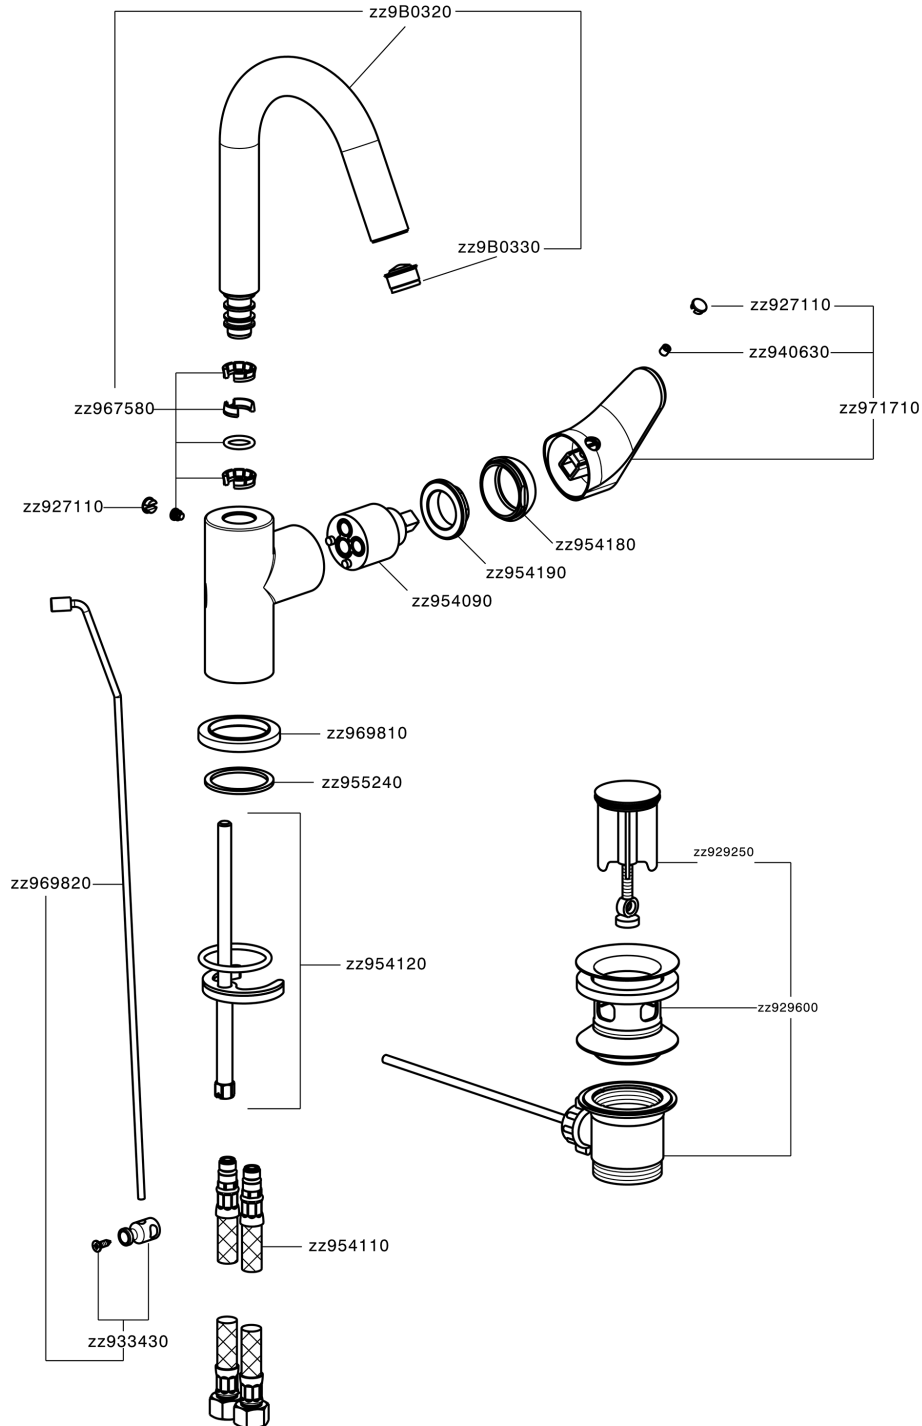

Single lever washbasin mixer EnergySave ALMA_A3000475

MODEL **A3000475**

Single lever washbasin mixer EnergySave, with automatic 1"1/4 automatic pop-up waste, G.3/8" stainless steel flexible hoses

AVAILABLE FINISHINGS

-  **21** 21 Chrome
-  **2F** 2F Brushed Nickel
-  **40** 40 Matt Black

CHARACTERISTICS

Cartridge Spare Parts **ZZ95409000**

35 mm Cartridge

EcoStop

EcoStop feature limits water flow to approximately 50% of maximum output with one point of resistance on setting. Push slightly past the middle stop only when full water output is required. This will save water up to 50%.

EnergySave

Thanks to the EnergySave device, only cold water will be drawn if the lever is operated in the central position, so that the water heater will not be engaged and no hot water wasted, leading to considerable savings in energy and costs. The temperature can be adjusted by rotating the lever to the left, until the desired temperature is reached.

Single lever washbasin mixer EnergySave ALMA_A3000475

A3000475

<https://en.cisal.it/single-lever-washbasin-mixer-energysave-alma-a3000475>

2026-04-09