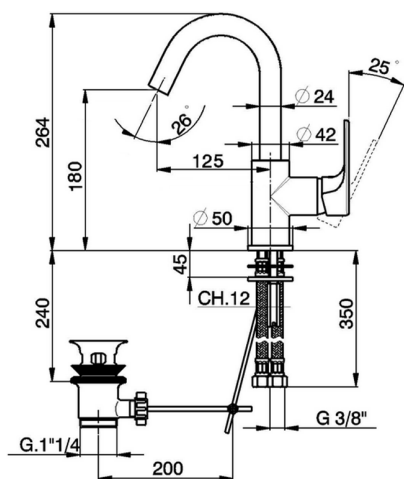

Single lever washbasin mixer EnergySave ALMA_A3000475

MODEL **A3000475**

Single lever washbasin mixer EnergySave, with automatic 1"1/4 automatic pop-up waste, G.3/8" stainless steel flexible hoses

AVAILABLE FINISHINGS

-  **21** 21 Chrome
-  **2F** 2F Brushed Nickel
-  **40** 40 Matt Black

CHARACTERISTICS

Cartridge Spare Parts **ZZ95409000**

35 mm Cartridge

EcoStop

EcoStop feature limits water flow to approximately 50% of maximum output with one point of resistance on setting. Push slightly past the middle stop only when full water output is required. This will save water up to 50%.

EnergySave

Thanks to the EnergySave device, only cold water will be drawn if the lever is operated in the central position, so that the water heater will not be engaged and no hot water wasted, leading to considerable savings in energy and costs. The temperature can be adjusted by rotating the lever to the left, until the desired temperature is reached.

Single lever washbasin mixer EnergySave ALMA_A3000475

A3000475

<https://en.cisal.it/single-lever-washbasin-mixer-energysave-alma-a3000475>

2026-04-09