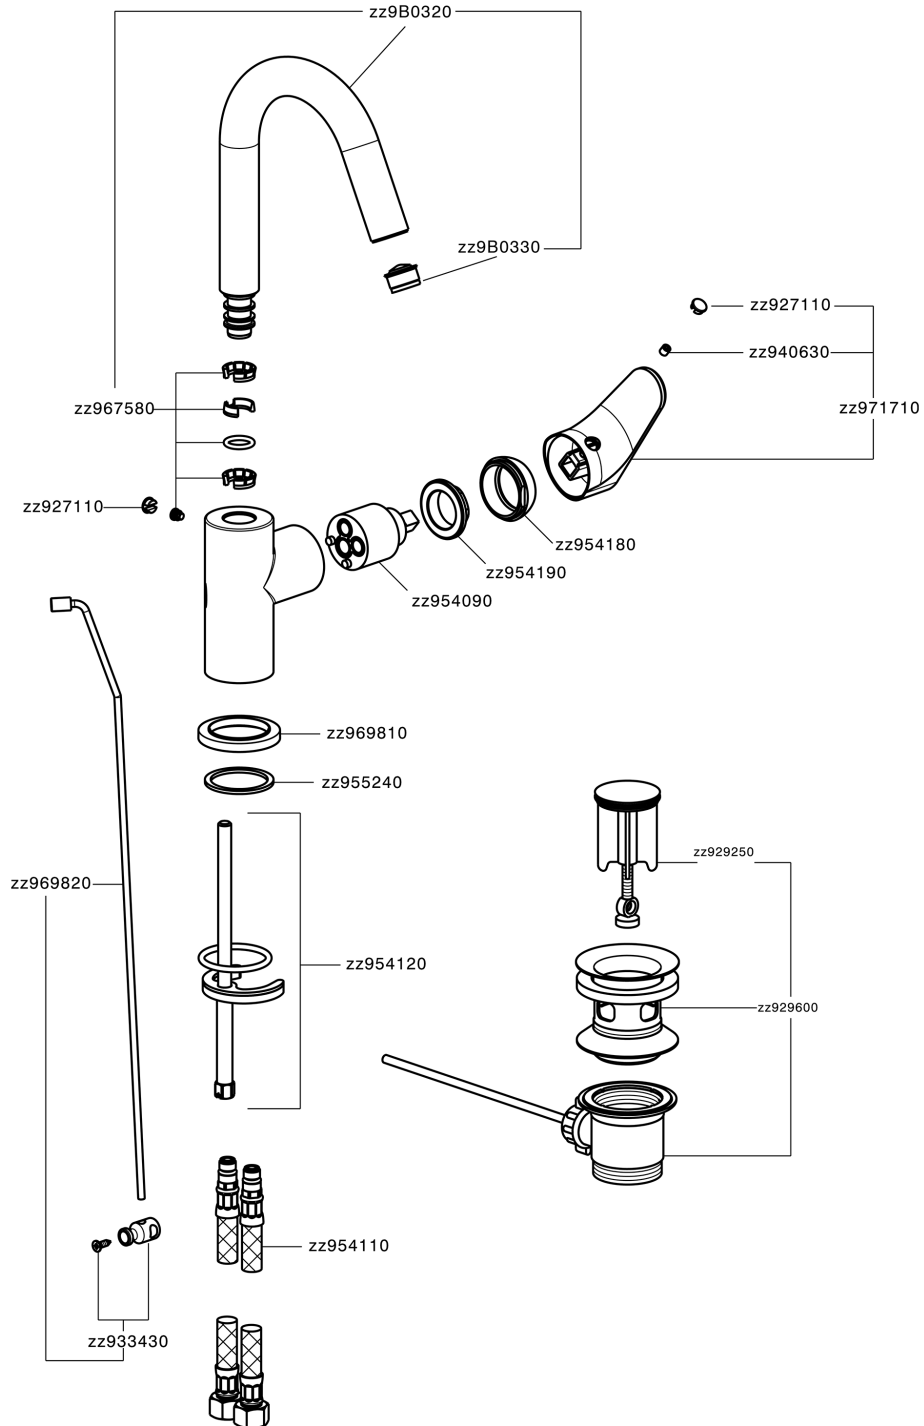

Single lever washbasin mixer EnergySave ALMA_A3000475

A3000475

<https://en.cisal.it/single-lever-washbasin-mixer-energysave-alma-a3000475>

2026-04-09