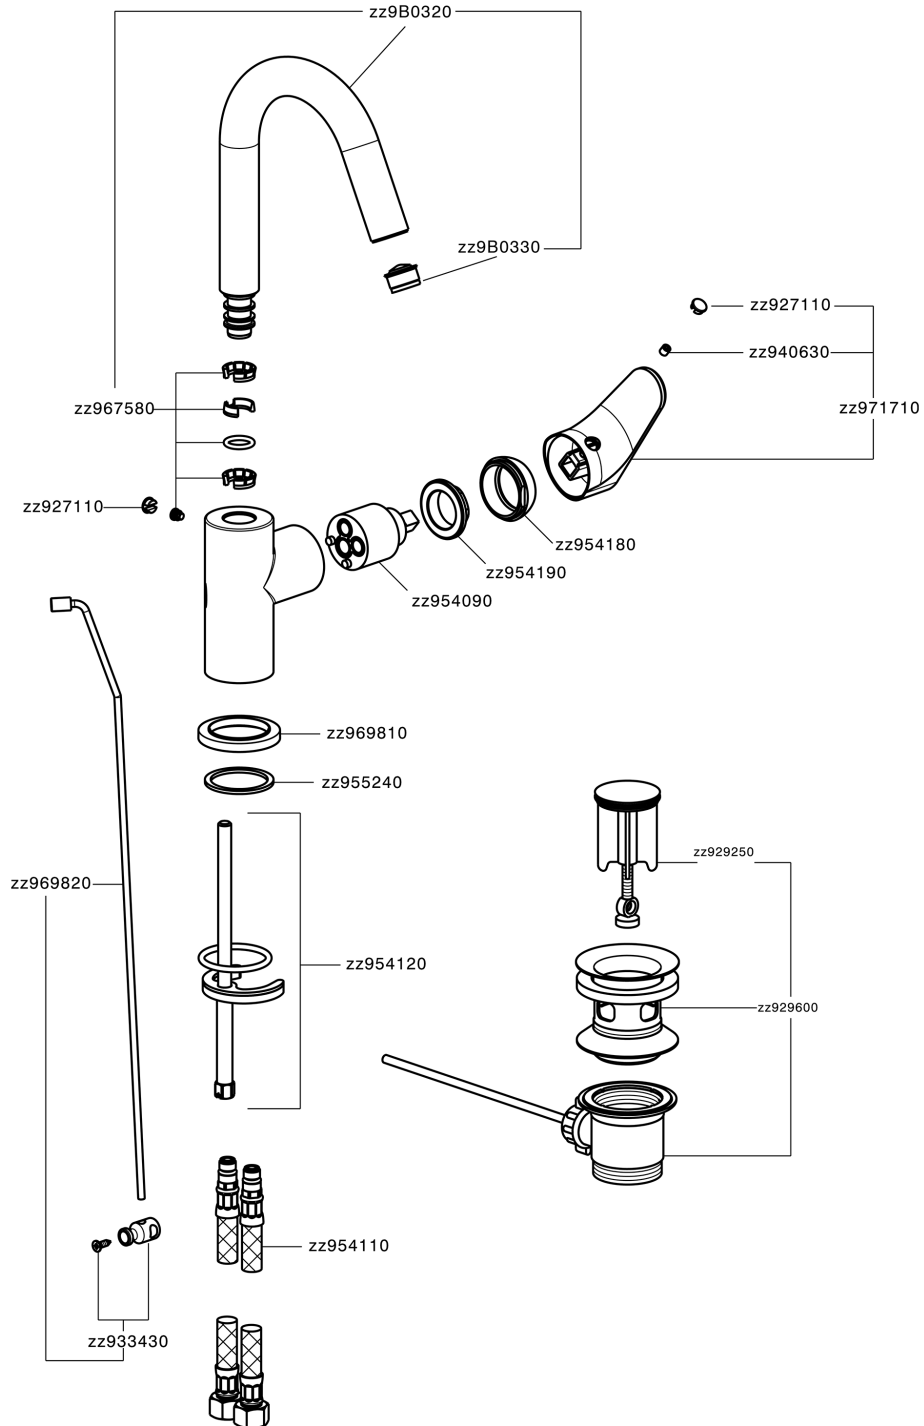

Single lever washbasin mixer EnergySave ALMA_A3000475

A3000475

<https://en.cisal.it/single-lever-washbasin-mixer-energysave-alma-a3000475>

2026-04-30