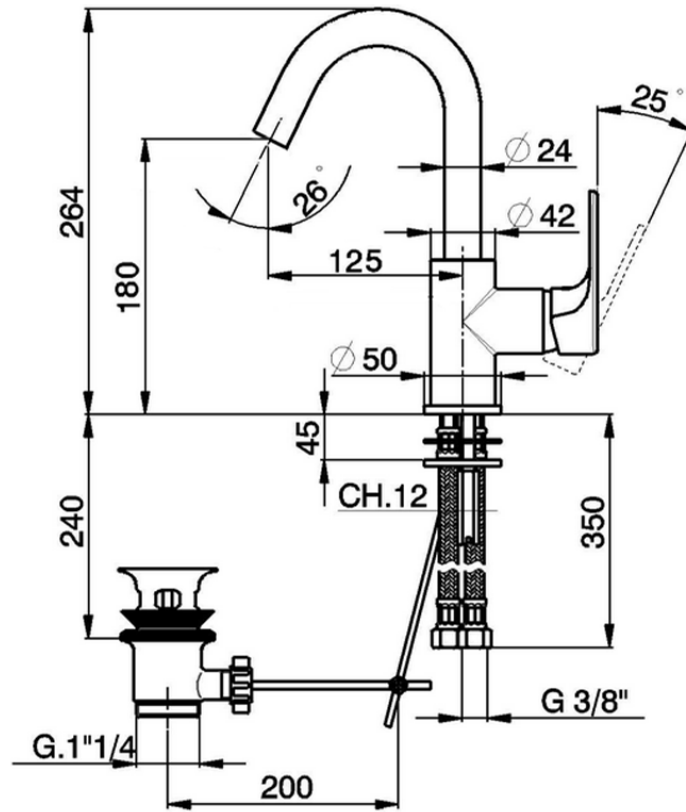

Single lever washbasin mixer EnergySave ALMA_A3000475

A3000475

<https://en.cisal.it/single-lever-washbasin-mixer-energysave-alma-a3000475>

2026-04-09