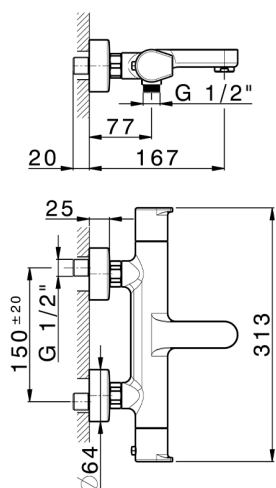

## Thermostatic bath mixer ROCK&ROLL\_RKT21016

MODEL **RKT21016**

Thermostatic bath mixer, without shower set, 1/2" M flexible connection

### CHARACTERISTICS

Cartridge Spare Parts **22.04A.AR - ZZ97279004**

**Argo 2 (long filter) Thermostatic Valve**