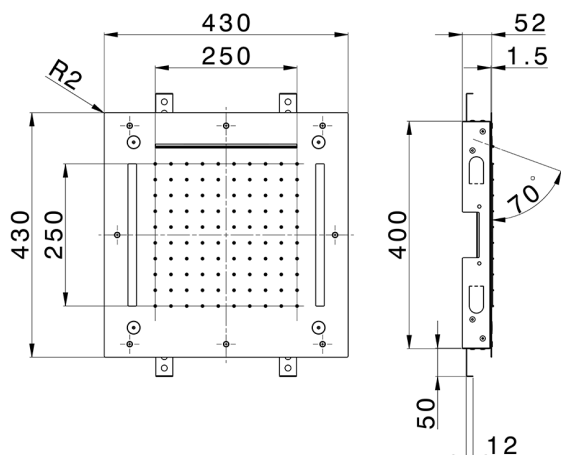

430x430 mm Chromotherapy Ceiling showerhead ZEN SHOWER_ZS0C0060

MODEL **ZS0C0060**

430x430 mm Chromotherapy Ceiling showerhead, rain, spaying functions, waterfall, chromotherapy functions, with remote control included, Stainless Steel AISI 304

AVAILABLE FINISHINGS

- **40** 40 Matt Black
- **4Q** 4Q Matt White
- **5G** 5G Rose Gold
- **D1** D1 Brushed Inox
- **D2** D2 Polished Inox

CHARACTERISTICS

2024-12-22