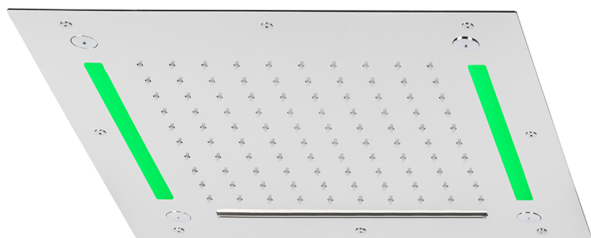

430x430 mm Chromotherapy Ceiling showerhead ZEN SHOWER_ZS0C0060

MODEL **ZS0C0060**

430x430 mm Chromotherapy Ceiling showerhead, rain, spaying functions, waterfall, chromotherapy functions, with remote control included, Stainless Steel AISI 304

AVAILABLE FINISHINGS

-  **40** 40 Matt Black
-  **4Q** 4Q Matt White
-  **5G** 5G Rose Gold
-  **D1** D1 Brushed Inox
-  **D2** D2 Polished Inox

CHARACTERISTICS

2024-12-22