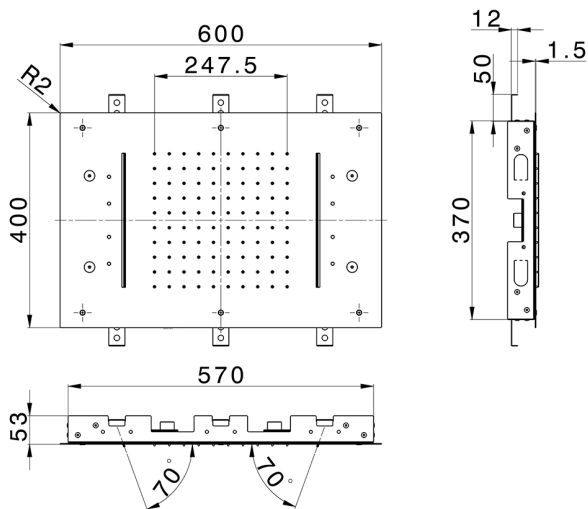

600x400 mm Ceiling showerheads ZEN SHOWER_ZS0C0370

MODEL **ZS0C0370**

600x400 mm Ceiling showerheads, rain, spraying, 2 waterfalls and chromotherapy, with remote control included, Stainless Steel AISI 304

AVAILABLE FINISHINGS

- **D1** D1 Brushed Inox
- **40** 40 Matt Black
- **4Q** 4Q Matt White
- **D2** D2 Polished Inox

CHARACTERISTICS

2026-06-14