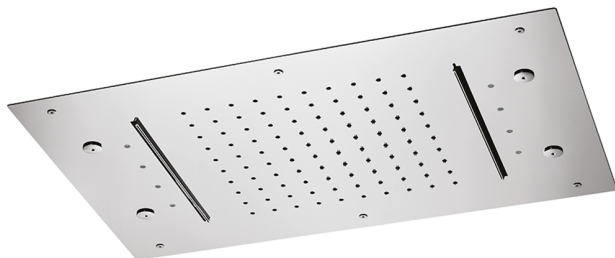

600x400 mm Ceiling showerheads ZEN SHOWER_ZS0C0370

MODEL **ZS0C0370**

600x400 mm Ceiling showerheads, rain, spraying, 2 waterfalls and chromotherapy, with remote control included, Stainless Steel AISI 304

AVAILABLE FINISHINGS

-  **D1** D1 Brushed Inox
-  **40** 40 Matt Black
-  **4Q** 4Q Matt White
-  **D2** D2 Polished Inox

CHARACTERISTICS

2026-06-14