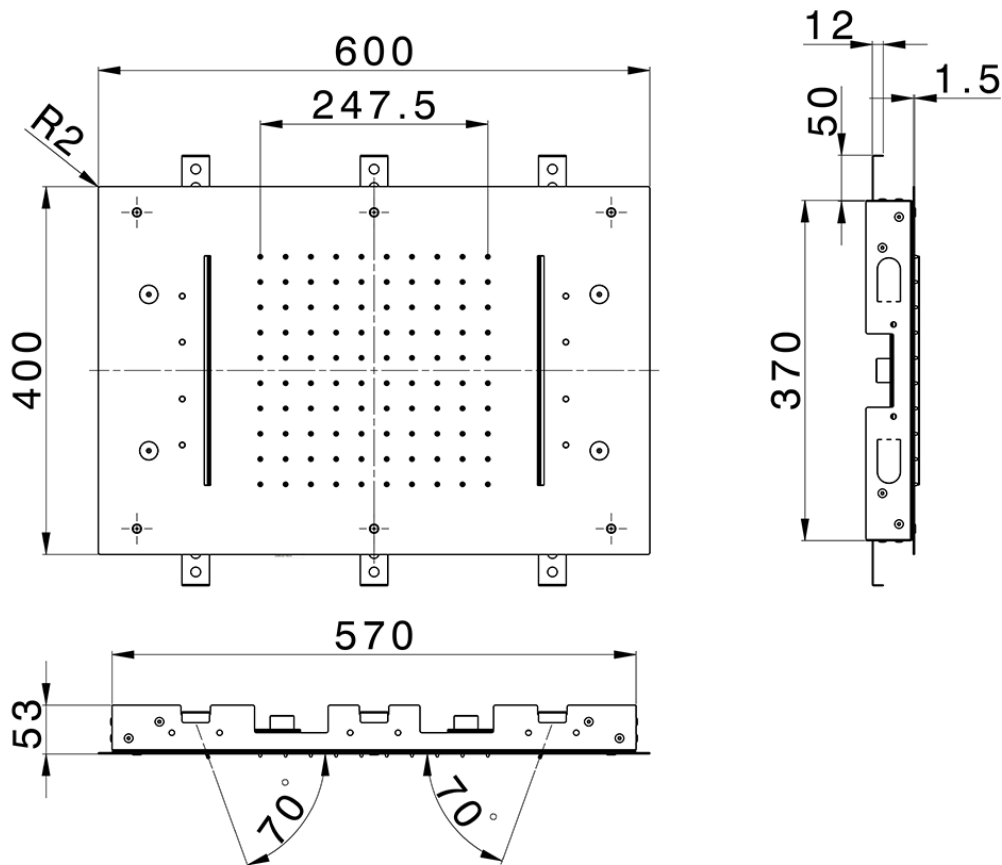

600x400 mm Ceiling showerheads ZEN SHOWER_ZS0C0370

ZS0C0370

<https://en.cisal.it/600x400-mm-ceiling-showerheads-zen-shower-zs0c0370>

2026-04-28