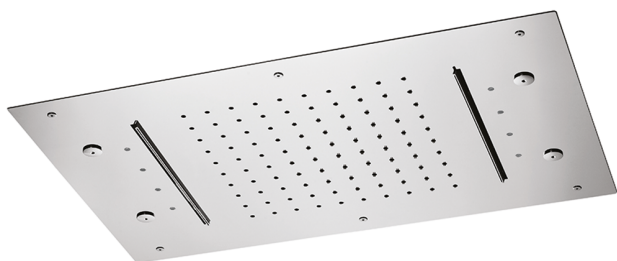

600x400 mm Ceiling showerheads ZEN SHOWER_ZS0C0370

MODEL **ZS0C0370**

600x400 mm Ceiling showerheads, rain, spraying, 2 waterfalls and chromotherapy, with remote control included, Stainless Steel AISI 304

AVAILABLE FINISHINGS

- **D1** D1 Brushed Inox
- **40** 40 Matt Black
- **4Q** 4Q Matt White
- **D2** D2 Polished Inox

CHARACTERISTICS

2026-06-13