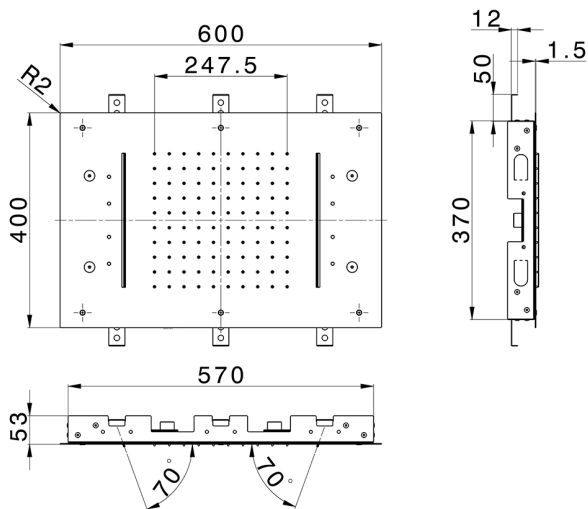

600x400 mm Ceiling showerheads ZEN SHOWER_ZS0C0370

MODEL **ZS0C0370**

600x400 mm Ceiling showerheads, rain, spraying, 2 waterfalls and chromotherapy, with remote control included, Stainless Steel AISI 304

AVAILABLE FINISHINGS

- **D1** D1 Brushed Inox
- **40** 40 Matt Black
- **4Q** 4Q Matt White
- **D2** D2 Polished Inox

CHARACTERISTICS

2026-06-13