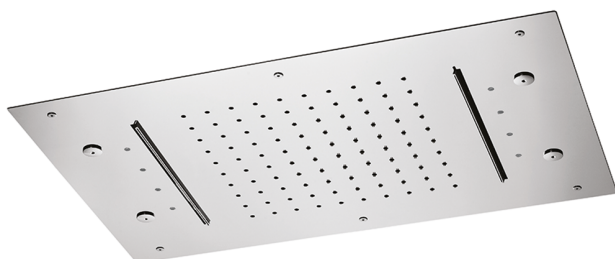

600x400 mm Ceiling showerheads ZEN SHOWER_ZS0C0370

MODEL **ZS0C0370**

600x400 mm Ceiling showerheads, rain, spraying, 2 waterfalls and chromotherapy, with remote control included, Stainless Steel AISI 304

AVAILABLE FINISHINGS

-  **D1** D1 Brushed Inox
-  **40** 40 Matt Black
-  **4Q** 4Q Matt White
-  **D2** D2 Polished Inox

CHARACTERISTICS

2026-04-28