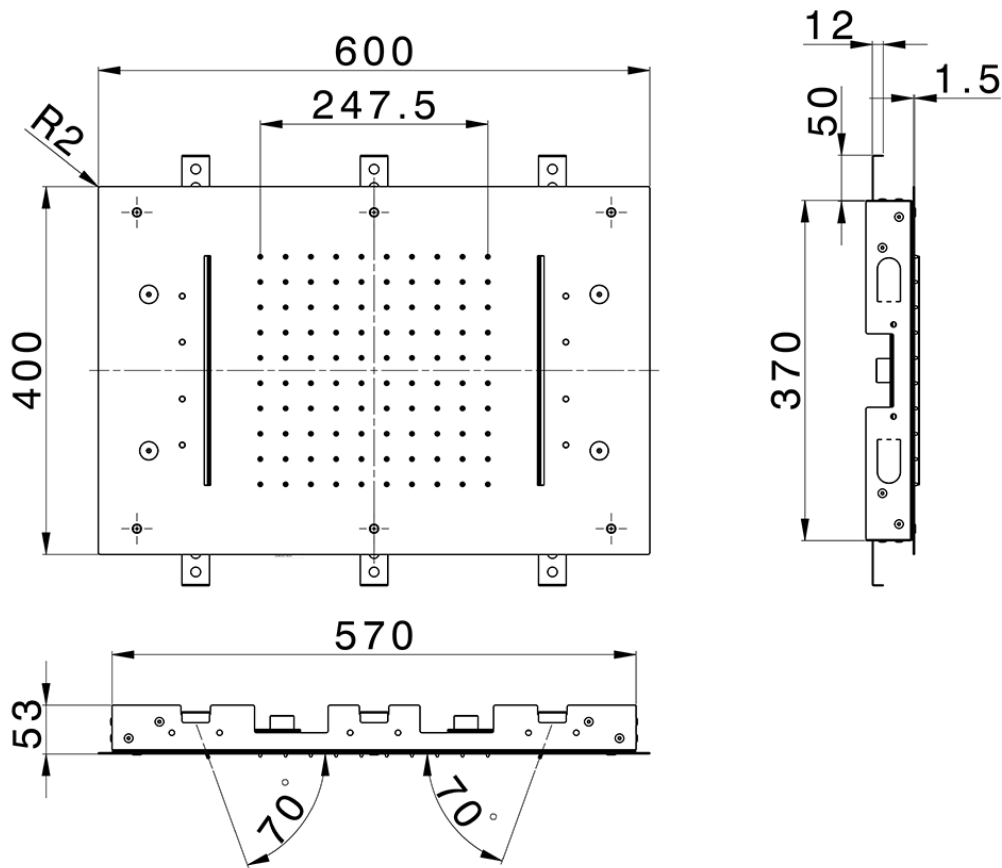

600x400 mm Ceiling showerheads ZEN SHOWER_ZS0C0370

ZS0C0370

<https://en.cisal.it/600x400-mm-ceiling-showerheads-zen-shower-zs0c0370>

2026-05-19