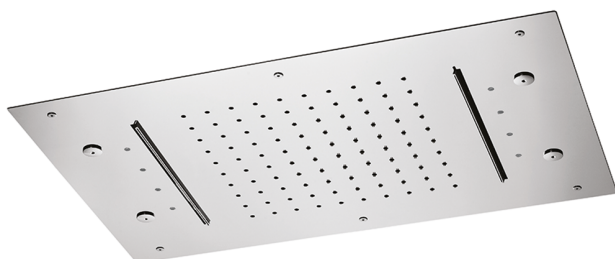

600x400 mm Ceiling showerheads ZEN SHOWER_ZS0C0370

MODEL **ZS0C0370**

600x400 mm Ceiling showerheads, rain, spraying, 2 waterfalls and chromotherapy, with remote control included, Stainless Steel AISI 304

AVAILABLE FINISHINGS

- **D1** D1 Brushed Inox
- **40** 40 Matt Black
- **4Q** 4Q Matt White
- **D2** D2 Polished Inox

CHARACTERISTICS

2026-05-19