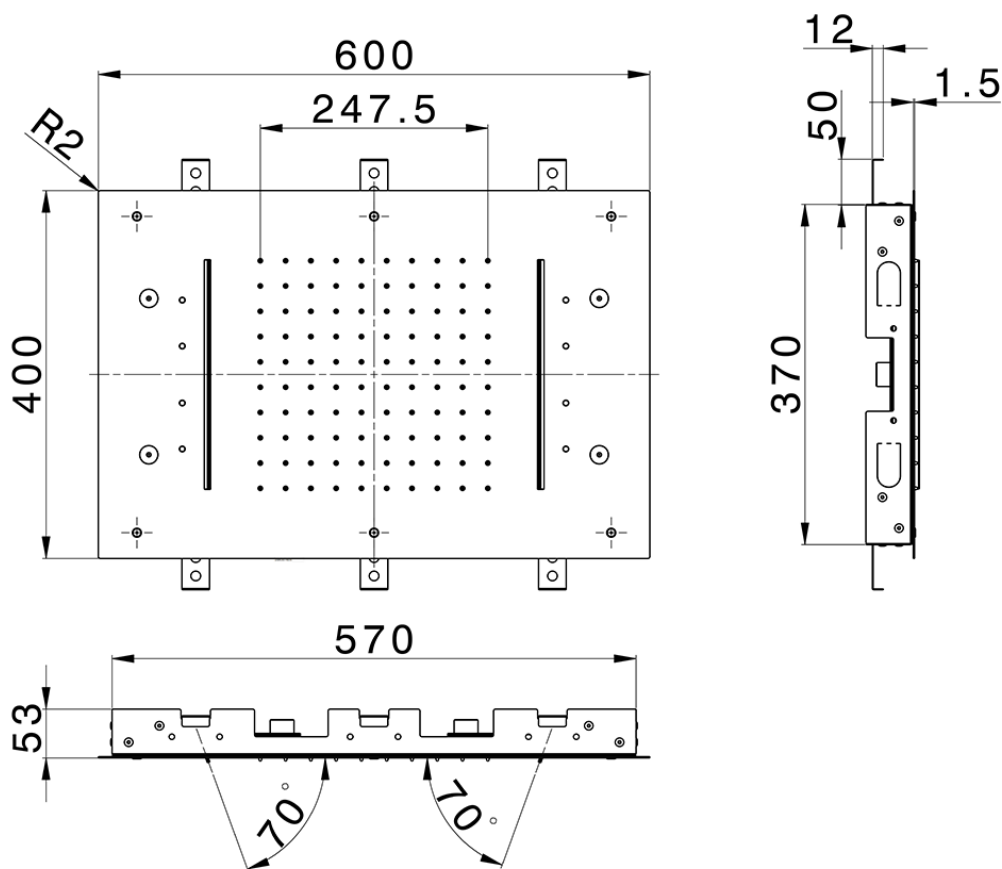

**600x400 mm Ceiling showerheads ZEN SHOWER\_ZS0C0370**

ZS0C0370

<https://en.cisal.it/600x400-mm-ceiling-showerheads-zen-shower-zs0c0370>

2026-06-13