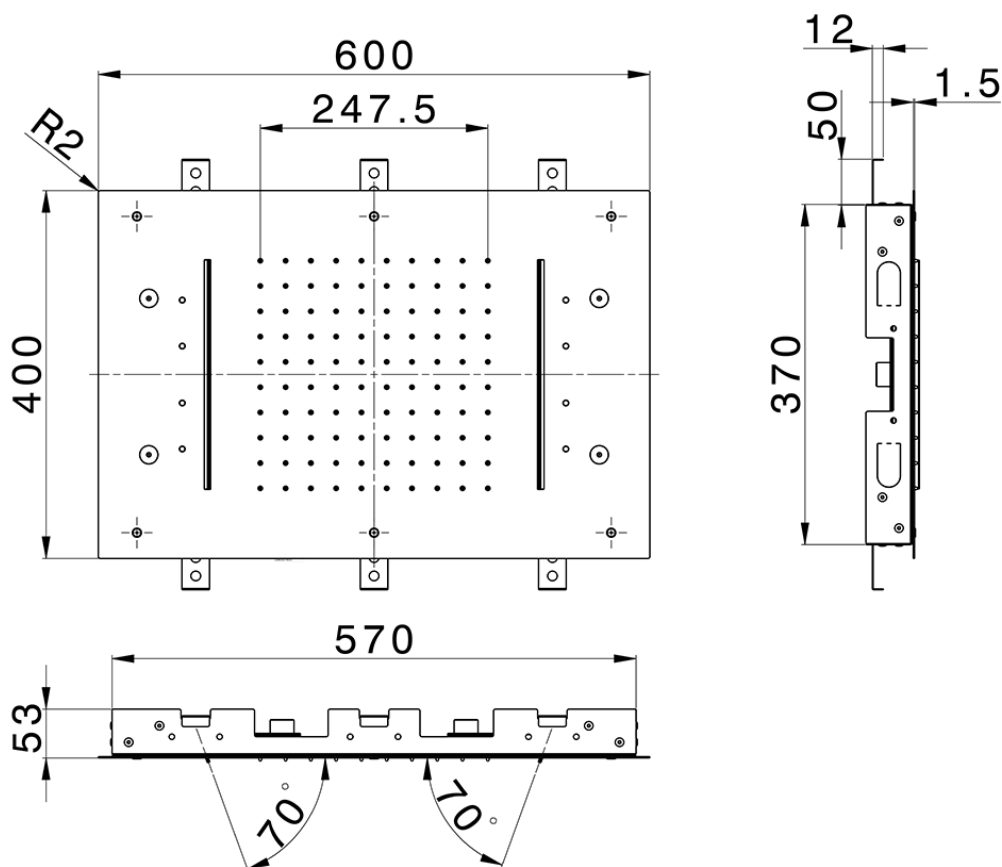

600x400 mm Ceiling showerheads ZEN SHOWER_ZS0C0370

ZS0C0370

<https://en.cisal.it/600x400-mm-ceiling-showerheads-zen-shower-zs0c0370>

2026-06-13