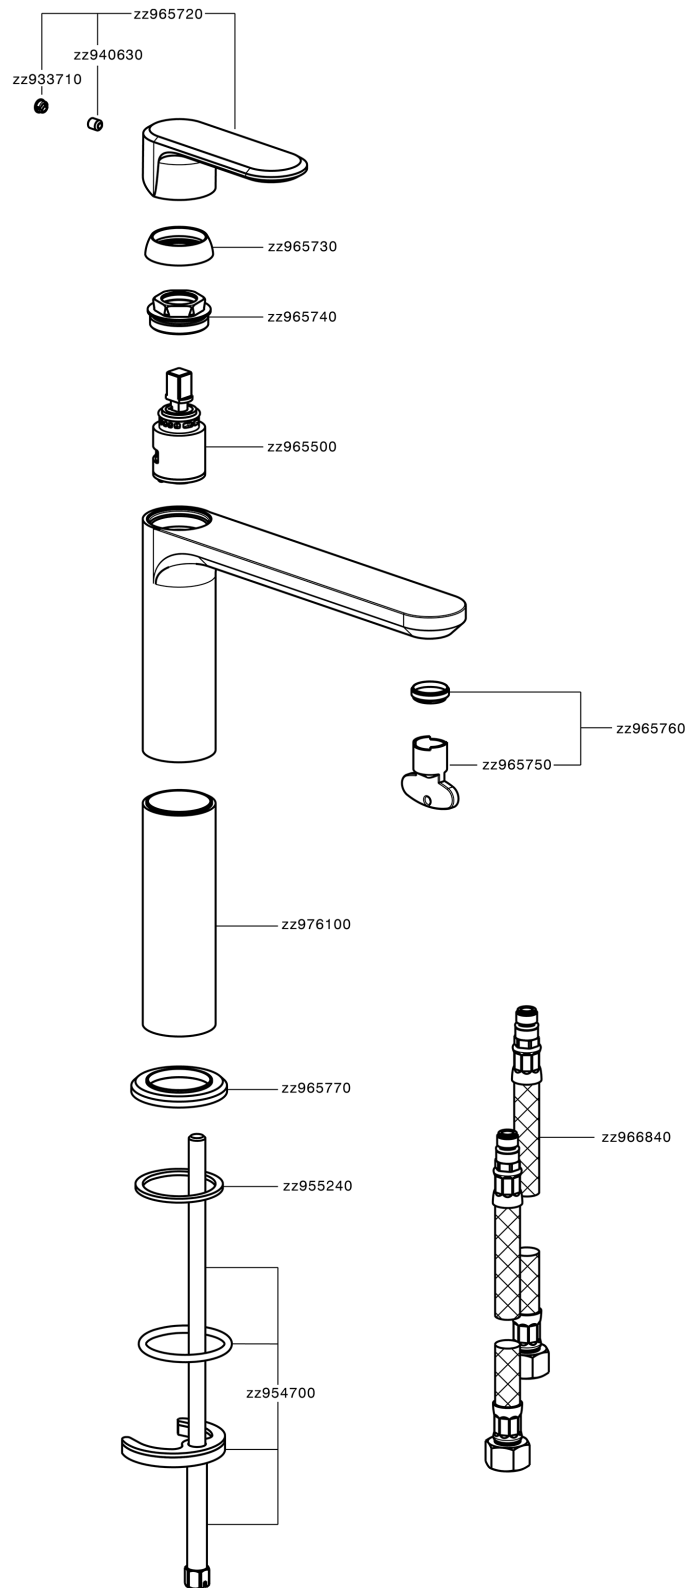

Single lever tall washbasin mixer LINEAVIVA_LV003540

LV003540

<https://en.cisal.it/single-lever-tall-washbasin-mixer-lineaviva-lv003540>

2024-12-22