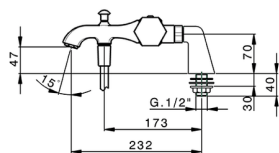

Thermostatic bath mixer, with shower set **CHERIE_CED28010**

MODEL **CED28010**

Thermostatic bath mixer, with shower set, with deck mount pillass, wall mounted adjustable handshower bracket, Chérie Brass one spray handshower, 150 cm SUPREME smooth flexible hose

AVAILABLE FINISHINGS

-  **21** 21 Chrome
-  **24** 24 Gold
-  **2B** 2B Polished Nickel
-  **7E** 7E Rose Gold/Matt Black

CHARACTERISTICS

Cartridge Spare Parts **22.04A.AR - ZZ97279004**

Argo 2 (long filter) Thermostatic Valve