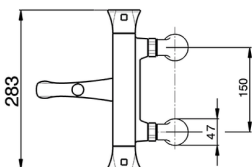

Thermostatic bath mixer, with shower set **CHERIE_CED28010**

MODEL **CED28010**

Thermostatic bath mixer, with shower set, with deck mount pillass, wall mounted adjustable handshower bracket, Chérie Brass one spray handshower, 150 cm SUPREME smooth flexible hose

AVAILABLE FINISHINGS

-  **21** 21 Chrome
-  **24** 24 Gold
-  **2B** 2B Polished Nickel
-  **7E** 7E Rose Gold/Matt Black

CHARACTERISTICS

Cartridge Spare Parts **22.04A.AR - ZZ97279004**

Argo 2 (long filter) Thermostatic Valve