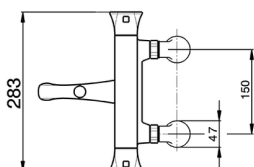

Thermostatic bath mixer, with shower set **CHERIE_CED28010**

MODEL **CED28010**

Thermostatic bath mixer, with shower set, with deck mount pillass, wall mounted adjustable handshower bracket, Chérie Brass one spray handshower, 150 cm SUPREME smooth flexible hose

AVAILABLE FINISHINGS

-  **21** 21 Chrome
-  **24** 24 Gold
-  **2B** 2B Polished Nickel
-  **7E** 7E Rose Gold/Matt Black

CHARACTERISTICS

Cartridge Spare Parts **22.04A.AR - ZZ97279004**

Argo 2 (long filter) Thermostatic Valve