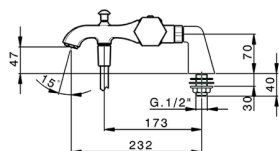

Thermostatic bath mixer, with shower set **CHERIE_CED28010**

MODEL **CED28010**

Thermostatic bath mixer, with shower set, with deck mount pillass, wall mounted adjustable handshower bracket, Chérie Brass one spray handshower, 150 cm SUPREME smooth flexible hose

AVAILABLE FINISHINGS

-  **21** 21 Chrome
-  **24** 24 Gold
-  **2B** 2B Polished Nickel
-  **7E** 7E Rose Gold/Matt Black

CHARACTERISTICS

Cartridge Spare Parts **22.04A.AR - ZZ97279004**

Argo 2 (long filter) Thermostatic Valve