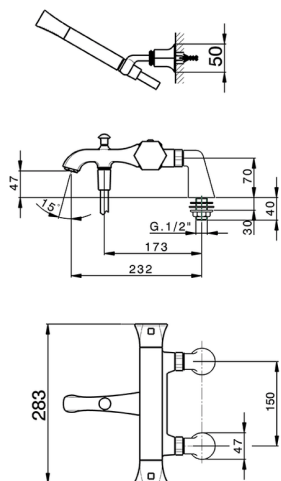

## Thermostatic bath mixer, with shower set **CHERIE\_CED28010**

MODEL **CED28010**

Thermostatic bath mixer, with shower set, with deck mount pillass, wall mounted adjustable handshower bracket, Chérie Brass one spray handshower, 150 cm SUPREME smooth flexible hose

### CHARACTERISTICS

Cartridge Spare Parts **22.04A.AR - ZZ97279004**

**Argo 2 (long filter) Thermostatic Valve**