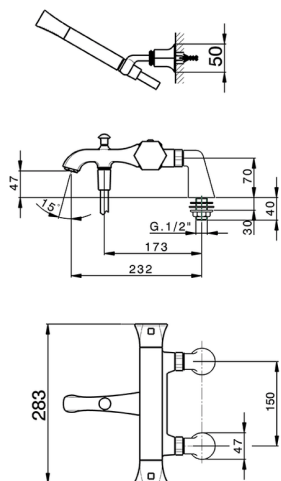

Thermostatic bath mixer, with shower set **CHERIE_CED28010**

MODEL **CED28010**

Thermostatic bath mixer, with shower set, with deck mount pillass, wall mounted adjustable handshower bracket, Chérie Brass one spray handshower, 150 cm SUPREME smooth flexible hose

AVAILABLE FINISHINGS

-  **21** 21 Chrome
-  **24** 24 Gold
-  **2B** 2B Polished Nickel
-  **7E** 7E Rose Gold/Matt Black

CHARACTERISTICS

Cartridge Spare Parts **22.04A.AR - ZZ97279004**

Argo 2 (long filter) Thermostatic Valve