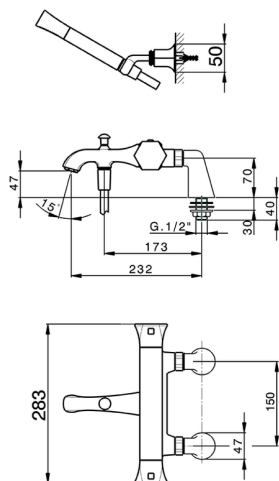

Thermostatic bath mixer, with shower set **CHERIE_CED28010**

MODEL **CED28010**

Thermostatic bath mixer, with shower set, with deck mount pillass, wall mounted adjustable handshower bracket, Chérie Brass one spray handshower, 150 cm SUPREME smooth flexible hose

AVAILABLE FINISHINGS

-  **21** 21 Chrome
-  **24** 24 Gold
-  **2B** 2B Polished Nickel
-  **7E** 7E Rose Gold/Matt Black

CHARACTERISTICS

Cartridge Spare Parts **22.04A.AR - ZZ97279004**

Argo 2 (long filter) Thermostatic Valve