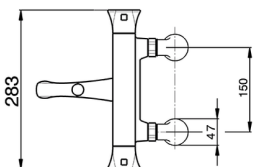

## Thermostatic bath mixer, with shower set **CHERIE\_CED28010**

MODEL **CED28010**

Thermostatic bath mixer, with shower set, with deck mount pillar, wall mounted adjustable handshower bracket, Chérie Brass one spray handshower, 150 cm SUPREME smooth flexible hose

### CHARACTERISTICS

Cartridge Spare Parts **22.04A.AR - ZZ97279004**

**Argo 2 (long filter) Thermostatic Valve**