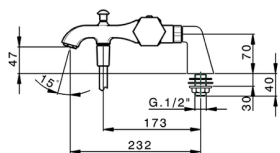

## Thermostatic bath mixer, with shower set **CHERIE\_CED28010**

MODEL **CED28010**

Thermostatic bath mixer, with shower set, with deck mount pillar, wall mounted adjustable handshower bracket, Chérie Brass one spray handshower, 150 cm SUPREME smooth flexible hose

### CHARACTERISTICS

Cartridge Spare Parts **22.04A.AR - ZZ97279004**

**Argo 2 (long filter) Thermostatic Valve**