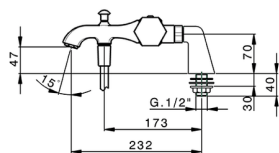

Thermostatic bath mixer, with shower set **CHERIE_CED28010**

MODEL **CED28010**

Thermostatic bath mixer, with shower set, with deck mount pillar, wall mounted adjustable handshower bracket, Chérie Brass one spray handshower, 150 cm SUPREME smooth flexible hose

AVAILABLE FINISHINGS

-  **21** 21 Chrome
-  **24** 24 Gold
-  **2B** 2B Polished Nickel
-  **7E** 7E Rose Gold/Matt Black

CHARACTERISTICS

Cartridge Spare Parts **22.04A.AR - ZZ97279004**

Argo 2 (long filter) Thermostatic Valve