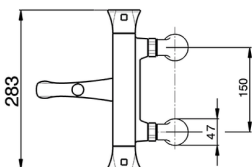

Thermostatic bath mixer, with shower set **CHERIE_CED28010**

MODEL **CED28010**

Thermostatic bath mixer, with shower set, with deck mount pillar, wall mounted adjustable handshower bracket, Chérie Brass one spray handshower, 150 cm SUPREME smooth flexible hose

AVAILABLE FINISHINGS

-  **21** 21 Chrome
-  **24** 24 Gold
-  **2B** 2B Polished Nickel
-  **7E** 7E Rose Gold/Matt Black

CHARACTERISTICS

Cartridge Spare Parts **22.04A.AR - ZZ97279004**

Argo 2 (long filter) Thermostatic Valve