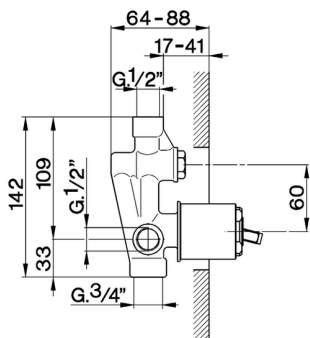

Concealed single lever bath-shower valve CONCEALED_ZA002210

MODEL **ZA002210**

Concealed single lever bath-shower valve, 1/2" and 3/4" 2 Outlet diverter, without trim kit

AVAILABLE FINISHINGS

04 04 Without finishing

CHARACTERISTICS

Concealed **1**
 Cartridge Spare Parts **ZZ92909000**
43 mm Cartridge

2024-12-22