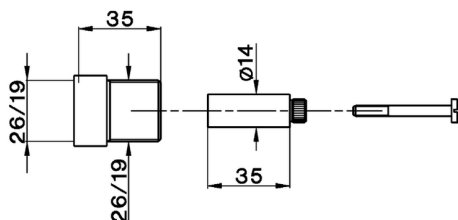

Extension COMPONENTS_ZA007500

MODEL **ZA007500**

Extension, for central concealed diverter art.20

AVAILABLE FINISHINGS

-  **21** 21 Chrome
-  **24** 24 Gold

CHARACTERISTICS

2024-12-22