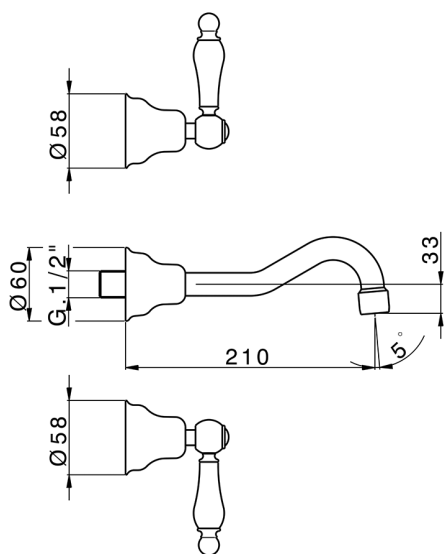

Exposed part for concealed washbasin mixer ARCANA TOSCANA_TS013510

MODEL **TS013510**

Exposed part for concealed washbasin mixer, without concealed part, for item ZA033511

AVAILABLE FINISHINGS

-  **21** 21 Chrome
-  **24** 24 Gold
-  **26** 26 Old Copper
-  **27** 27 Old Bronze
-  **2A** 2A Satin Brushed Nickel
-  **74** 74 Chrome/Gold

CHARACTERISTICS

Installation **Concealed**
 Required concealed parts **ZA033511**

Concealed washbasin mixer CONCEALED_ZA033511

MODEL **ZA033511**

Concealed washbasin mixer, right headvalve - left headvalve