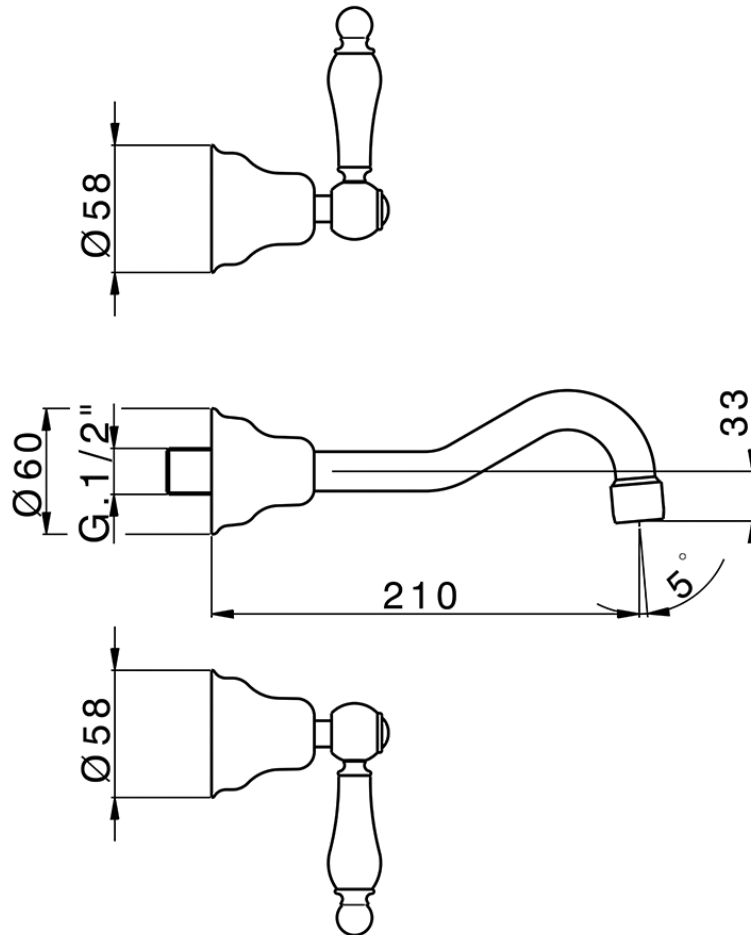

## Exposed part for concealed washbasin mixer ARCANA TOSCANA\_TS013510

TS013510

<https://en.cisal.it/exposed-part-for-concealed-washbasin-mixer-arcana-toscana-ts013510>

Serie's code	Size XX
CX 1351	20-35
CF 1351	20-35
CX 0331	20-35
CF 0331	20-35
CX 0200	20-35
CF 0200	20-35
BA 1351	20-35
GS 1351	20-35
GL 1351	20-35
MN 1351	20-35
LN 1351	20-35
LV 1351	33-48
LY 1351	33-48
CU 1351	33-48
SM 1351	30-45
AA 1351	10-30
AC 1351	10-30
AR 1351	15-25
PZ 1351	10-30
RG 1351	10-30
TS 1351	10-30
VT 1351	10-30
CS 1351	10-30
WA 1351	45-68
X1 1351	33-45
X2 1351	33-45
X3 1351	33-45
X4 1351	33-45
X5 1351	33-45
RI 1351	20-35
RM 1351	20-35

Limiti di tolleranza superficie piastrelle  
 Adjustment limits for finished tile surface  
 Limites de tolérance surface carrelage  
 Fliesenoberfläche  
 Superficie del azulejo

ZA033511

<https://en.cisal.it/concealed-washbasin-mixer-concealed-za033511>