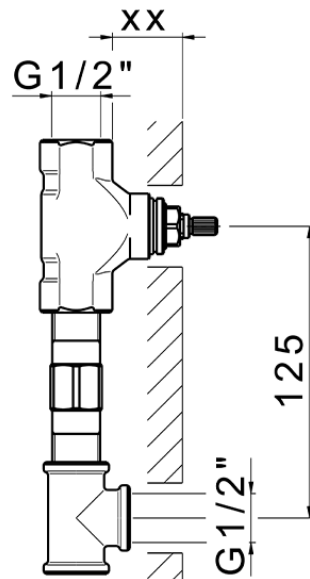

Serie's code	Size XX
CX 1351	20-35
CF 1351	20-35
CX 0331	20-35
CF 0331	20-35
CX 0200	20-35
CF 0200	20-35
BA 1351	20-35
GS 1351	20-35
GL 1351	20-35
MN 1351	20-35
LN 1351	20-35
LV 1351	33-48
LY 1351	33-48
CU 1351	33-48
SM 1351	30-45
AA 1351	10-30
AC 1351	10-30
AR 1351	15-25
PZ 1351	10-30
RG 1351	10-30
TS 1351	10-30
VT 1351	10-30
CS 1351	10-30
WA 1351	45-68
X1 1351	33-45
X2 1351	33-45
X3 1351	33-45
X4 1351	33-45
X5 1351	33-45
RI 1351	20-35
RM 1351	20-35

ZA033511

<https://en.cisal.it/concealed-washbasin-mixer-concealed-za033511>

2026-04-05