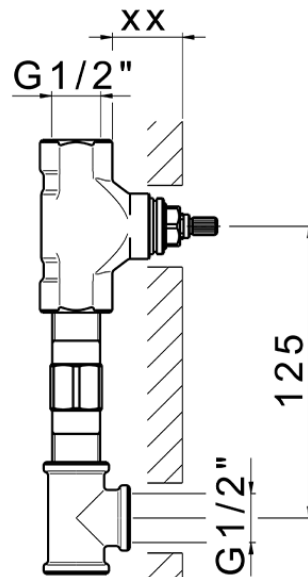

Serie's code	Size XX
CX 1351	20-35
CF 1351	20-35
CX 0331	20-35
CF 0331	20-35
CX 0200	20-35
CF 0200	20-35
BA 1351	20-35
GS 1351	20-35
GL 1351	20-35
MN 1351	20-35
LN 1351	20-35
LV 1351	33-48
LY 1351	33-48
CU 1351	33-48
SM 1351	30-45
AA 1351	10-30
AC 1351	10-30
AR 1351	15-25
PZ 1351	10-30
RG 1351	10-30
TS 1351	10-30
VT 1351	10-30
CS 1351	10-30
WA 1351	45-68
X1 1351	33-45
X2 1351	33-45
X3 1351	33-45
X4 1351	33-45
X5 1351	33-45
RI 1351	20-35
RM 1351	20-35

ZA033511

<https://en.cisal.it/concealed-washbasin-mixer-concealed-za033511>

2026-04-25