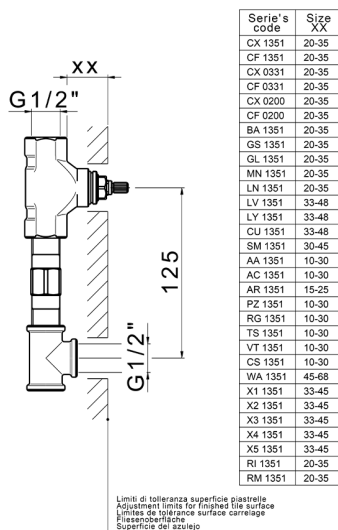

2026-04-24