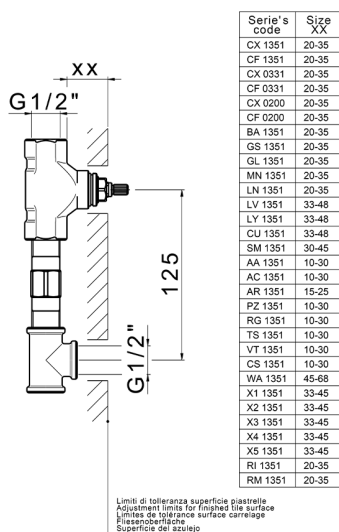

2026-06-10