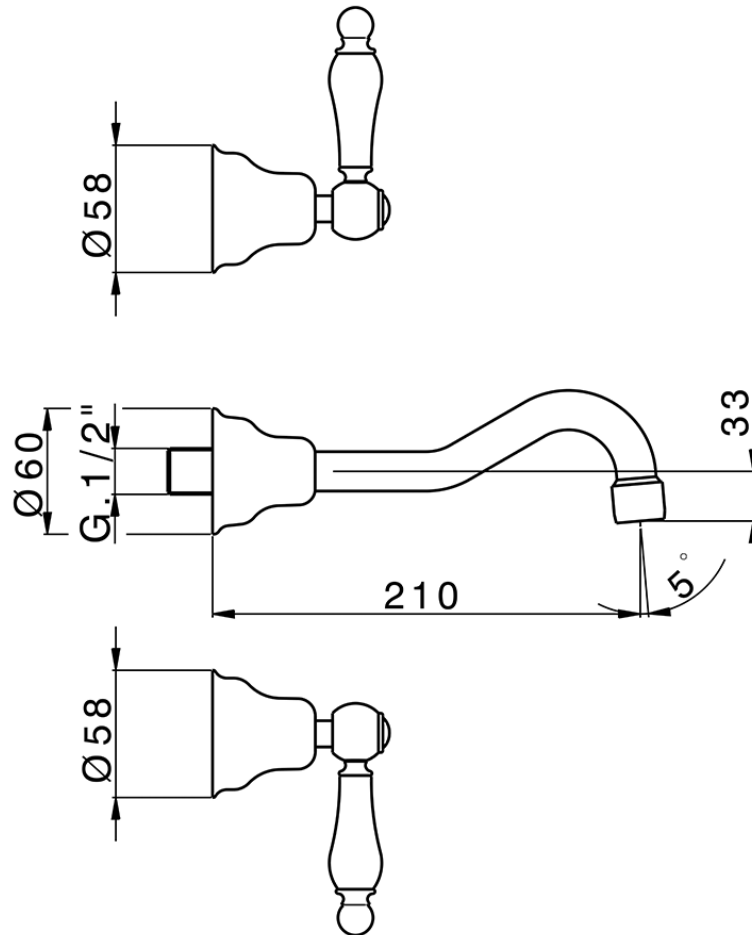

## Exposed part for concealed washbasin mixer ARCANA TOSCANA\_TS013510

TS013510

<https://en.cisal.it/exposed-part-for-concealed-washbasin-mixer-arcana-toscana-ts013510>

Serie's code	Size XX
CX 1351	20-35
CF 1351	20-35
CX 0331	20-35
CF 0331	20-35
CX 0200	20-35
CF 0200	20-35
BA 1351	20-35
GS 1351	20-35
GL 1351	20-35
MN 1351	20-35
LN 1351	20-35
LV 1351	33-48
LY 1351	33-48
CU 1351	33-48
SM 1351	30-45
AA 1351	10-30
AC 1351	10-30
AR 1351	15-25
PZ 1351	10-30
RG 1351	10-30
TS 1351	10-30
VT 1351	10-30
CS 1351	10-30
WA 1351	45-68
X1 1351	33-45
X2 1351	33-45
X3 1351	33-45
X4 1351	33-45
X5 1351	33-45
RI 1351	20-35
RM 1351	20-35

Limiti di tolleranza superficie piastrelle  
 Adjustment limits for finished tile surface  
 Limites de tolérance surface carrelage  
 Fliesenoberfläche  
 Superficie del azulejo

ZA033511

<https://en.cisal.it/concealed-washbasin-mixer-concealed-za033511>