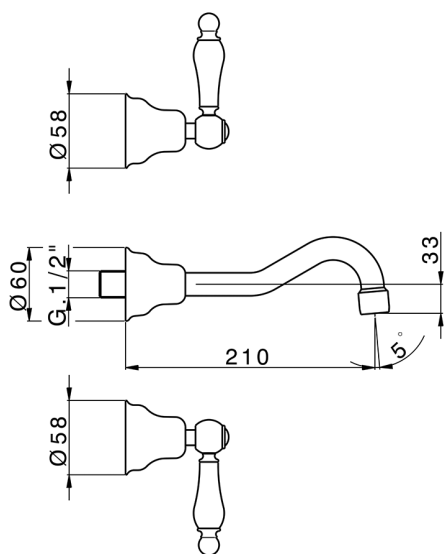

CHARACTERISTICS

Installation **Concealed**
Required concealed parts **ZA033511**