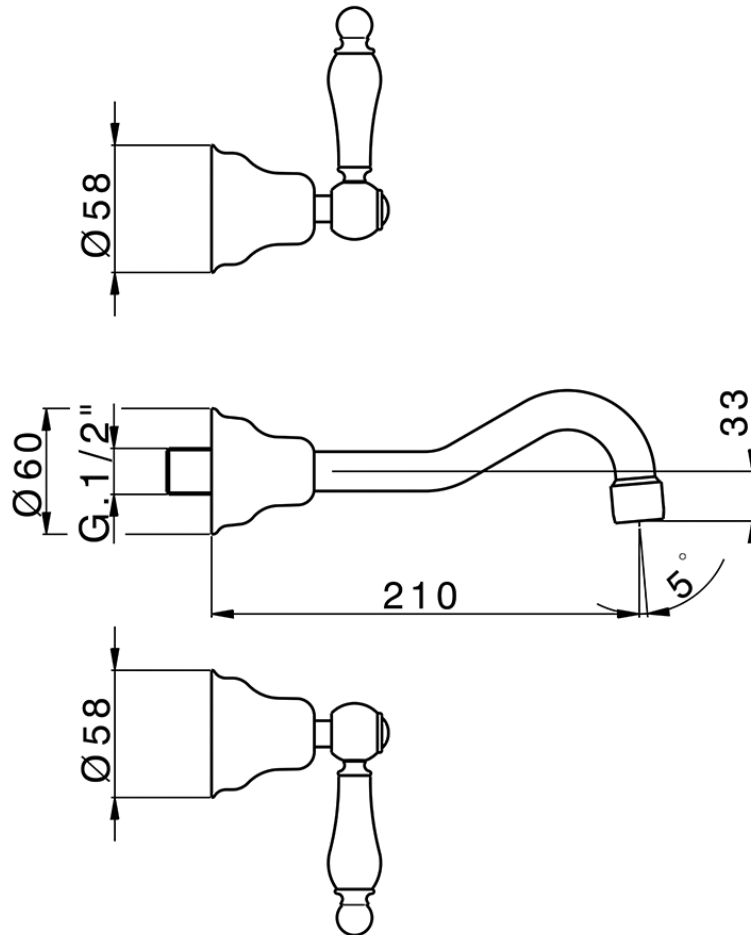

Exposed part for concealed washbasin mixer ARCANA TOSCANA_TS013510

TS013510

<https://en.cisal.it/exposed-part-for-concealed-washbasin-mixer-arcana-toscana-ts013510>

Serie's code	Size XX
CX 1351	20-35
CF 1351	20-35
CX 0331	20-35
CF 0331	20-35
CX 0200	20-35
CF 0200	20-35
BA 1351	20-35
GS 1351	20-35
GL 1351	20-35
MN 1351	20-35
LN 1351	20-35
LV 1351	33-48
LY 1351	33-48
CU 1351	33-48
SM 1351	30-45
AA 1351	10-30
AC 1351	10-30
AR 1351	15-25
PZ 1351	10-30
RG 1351	10-30
TS 1351	10-30
VT 1351	10-30
CS 1351	10-30
WA 1351	45-68
X1 1351	33-45
X2 1351	33-45
X3 1351	33-45
X4 1351	33-45
X5 1351	33-45
RI 1351	20-35
RM 1351	20-35

Limiti di tolleranza superficie piastrelle
 Adjustment limits for finished tile surface
 Limites de tolérance surface carrelage
 Fliesenoberfläche
 Superficie del azulejo

ZA033511

<https://en.cisal.it/concealed-washbasin-mixer-concealed-za033511>