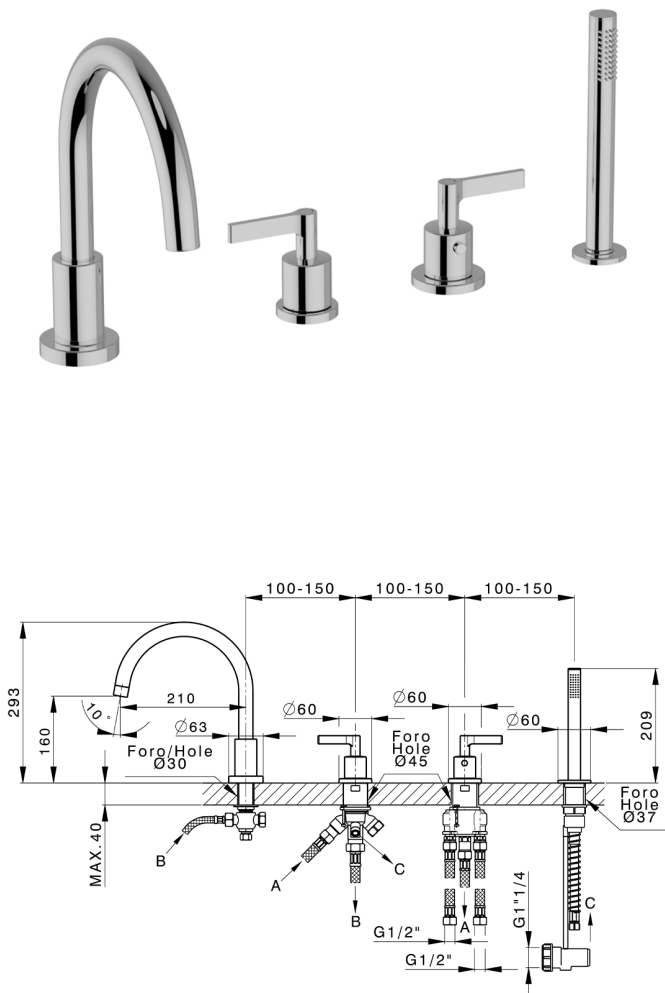

Thermostatic deck-mounted 4-hole mixer GRACE_GLT76010

MODEL **GLT76010**

Thermostatic deck-mounted 4-hole mixer, 2 outlet diverter, 22,5 mm Brass One Spray handshower, 150 cm pull-out flexible hose

AVAILABLE FINISHINGS

-  **21** 21 Chrome
-  **2F** 2F Brushed Nickel
-  **2W** 2W Brushed Gold
-  **5H** 5H Dark Brass Brushed
-  **5L** 5L Brushed Black Titanium
-  **6T** 6T Chrome/Matt Black

CHARACTERISTICS

Cartridge Spare Parts **24.04A.PP**

8x20 Plus P Thermostatic Valve

2024-11-23