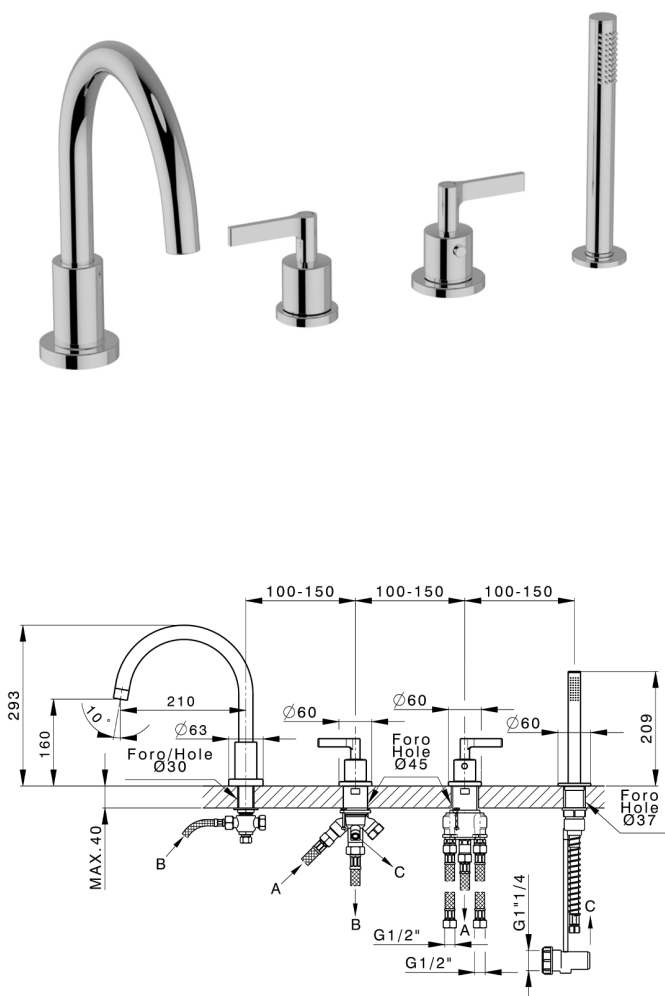

## Thermostatic deck-mounted 4-hole mixer GRACE\_GLT76010

MODEL **GLT76010**

Thermostatic deck-mounted 4-hole mixer, 2 outlet diverter, 22,5 mm Brass One Spray handshower, 150 cm pull-out flexible hose

### CHARACTERISTICS

Cartridge Spare Parts **24.04A.PP**

**8x20 Plus P Thermostatic Valve**

2024-11-23