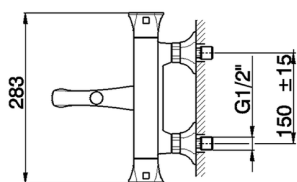

## Thermostatic bath mixer, with shower set **CHERIE\_CED27010**

MODEL **CED27010**

Thermostatic bath mixer, with shower set, wall mounted swivel handshower bracket, Chérie Brass one spray handshower, 150 cm SUPREME smooth flexible hose

### CHARACTERISTICS

Cartridge Spare Parts **22.04A.AR - ZZ97279004**

**Argo 2 (long filter) Thermostatic Valve**