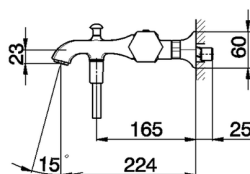

## Thermostatic bath mixer, with shower set **CHERIE\_CED27010**

MODEL **CED27010**

Thermostatic bath mixer, with shower set, wall mounted swivel handshower bracket, Chérie Brass one spray handshower, 150 cm SUPREME smooth flexible hose

### CHARACTERISTICS

Cartridge Spare Parts **22.04A.AR - ZZ97279004**

**Argo 2 (long filter) Thermostatic Valve**