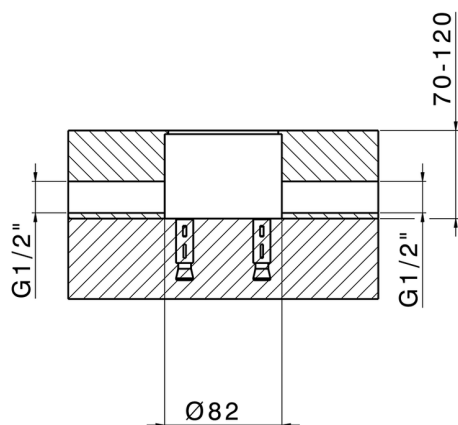

## Exposed part for single-lever bath shower mixer GRACE\_GC014200

MODEL **GC014200**

Exposed part for single-lever bath shower mixer, handshower holder on column, 22,5 mm Brass One Spray handshower, 150 cm smooth SUPREME Flexible Hose, for items ZA004510

## Concealed part single lever free-standing CONCEALED\_ZA004510

MODEL **ZA004510**

Concealed part single lever free-standing

AVAILABLE FINISHINGS

 **04** 04 Without finishing

CHARACTERISTICS

Concealed **1**