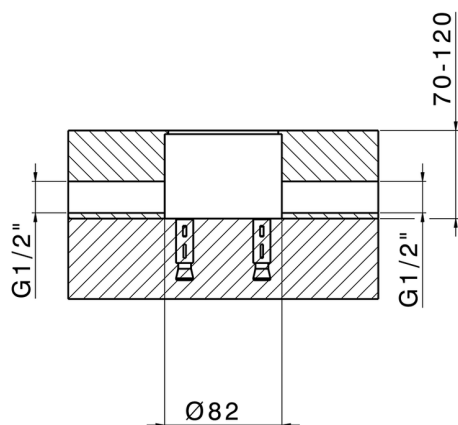

Exposed part for single-lever bath shower mixer GRACE_GC014200

MODEL **GC014200**

Exposed part for single-lever bath shower mixer, handshower holder on column, 22,5 mm Brass One Spray handshower, 150 cm smooth SUPREME Flexible Hose, for items ZA004510

Cartridge Spare Parts **ZZ95409000**

35 mm Cartridge

Installation **Concealed**

Required concealed parts **ZA004510**

EcoStop

EcoStop feature limits water flow to approximately 50% of maximum output with one point of resistance on setting. Push slightly past the middle stop only when full water output is required. This will save water up to 50%.

Concealed part single lever free-standing CONCEALED_ZA004510

MODEL **ZA004510**

Concealed part single lever free-standing

AVAILABLE FINISHINGS

 **04** 04 Without finishing

CHARACTERISTICS

Concealed **1**

2026-05-19