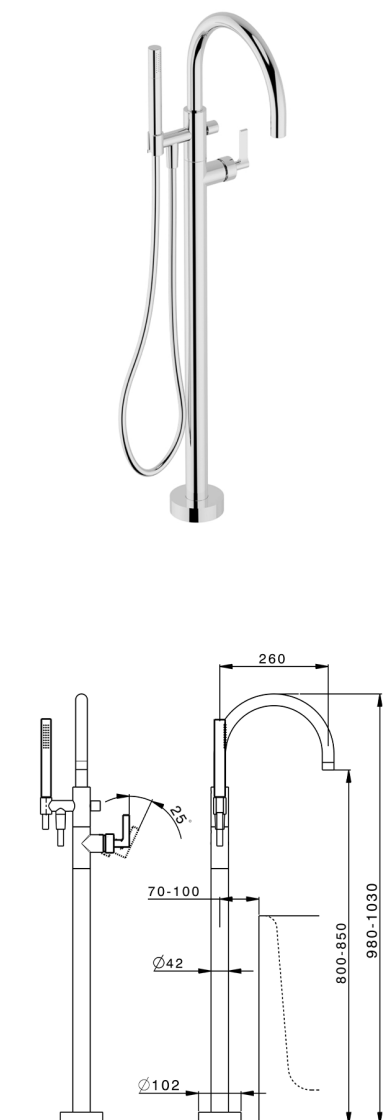

Exposed part for single-lever bath shower mixer GRACE_GC014200

MODEL **GC014200**

Exposed part for single-lever bath shower mixer, handshower holder on column, 22,5 mm Brass One Spray handshower, 150 cm smooth SUPREME Flexible Hose, for items ZA004510

AVAILABLE FINISHINGS

-  **21** 21 Chrome
-  **2F** 2F Brushed Nickel
-  **2W** 2W Brushed Gold
-  **5H** 5H Dark Brass Brushed
-  **5L** 5L Brushed Black Titanium
-  **6T** 6T Chrome/Matt Black

CHARACTERISTICS

Cartridge Spare Parts **ZZ95409000**

35 mm Cartridge

Installation **Concealed**

Required concealed parts **ZA004510**

EcoStop

EcoStop feature limits water flow to approximately 50% of maximum output with one point of resistance on setting. Push slightly past the middle stop only when full water output is required. This will save water up to 50%.

Concealed part single lever free-standing CONCEALED_ZA004510

MODEL **ZA004510**

Concealed part single lever free-standing

AVAILABLE FINISHINGS

 **04** 04 Without finishing

CHARACTERISTICS

Concealed **1**

2026-05-19