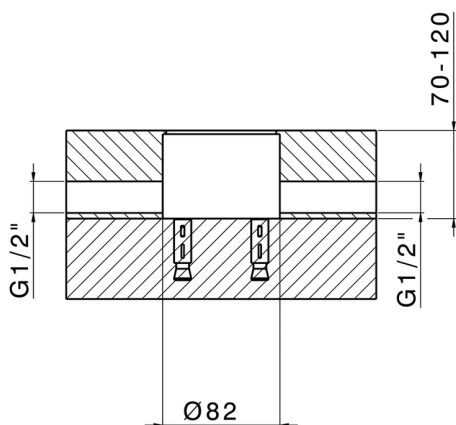

Exposed part for single-lever bath shower mixer GRACE_GC014200

MODEL **GC014200**

Exposed part for single-lever bath shower mixer, handshower holder on column, 22,5 mm Brass
One Spray handshower, 150 cm smooth SUPREME Flexible Hose, for items ZA004510

Cartridge Spare Parts **ZZ95409000**

35 mm Cartridge

Installation **Concealed**

Required concealed parts **ZA004510**

EcoStop

EcoStop feature limits water flow to approximately 50% of maximum output with one point of resistance on setting. Push slightly past the middle stop only when full water output is required. This will save water up to 50%.

Concealed part single lever free-standing CONCEALED_ZA004510

MODEL **ZA004510**

Concealed part single lever free-standing

AVAILABLE FINISHINGS

 **04** 04 Without finishing

CHARACTERISTICS

Concealed **1**

2026-04-27