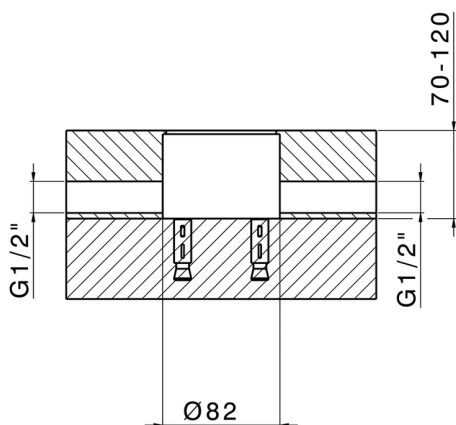

Exposed part for single-lever bath shower mixer GRACE_GC014200

MODEL **GC014200**

Exposed part for single-lever bath shower mixer, handshower holder on column, 22,5 mm Brass
One Spray handshower, 150 cm smooth SUPREME Flexible Hose, for items ZA004510

Cartridge Spare Parts **ZZ95409000**

35 mm Cartridge

Installation **Concealed**

Required concealed parts **ZA004510**

EcoStop

EcoStop feature limits water flow to approximately 50% of maximum output with one point of resistance on setting. Push slightly past the middle stop only when full water output is required. This will save water up to 50%.

Concealed part single lever free-standing CONCEALED_ZA004510

MODEL **ZA004510**

Concealed part single lever free-standing

AVAILABLE FINISHINGS

 **04** 04 Without finishing

CHARACTERISTICS

Concealed **1**

2026-04-06