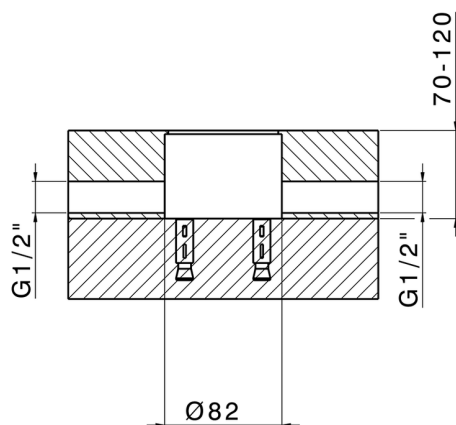

Exposed part for single-lever bath shower mixer GRACE_GC014200

MODEL **GC014200**

Exposed part for single-lever bath shower mixer, handshower holder on column, 22,5 mm Brass One Spray handshower, 150 cm smooth SUPREME Flexible Hose, for items ZA004510

Cartridge Spare Parts **ZZ95409000**

35 mm Cartridge

Installation **Concealed**

Required concealed parts **ZA004510**

EcoStop

EcoStop feature limits water flow to approximately 50% of maximum output with one point of resistance on setting. Push slightly past the middle stop only when full water output is required. This will save water up to 50%.

Concealed part single lever free-standing CONCEALED_ZA004510

MODEL **ZA004510**

Concealed part single lever free-standing

AVAILABLE FINISHINGS

 **04** 04 Without finishing

CHARACTERISTICS

Concealed **1**

2026-06-13