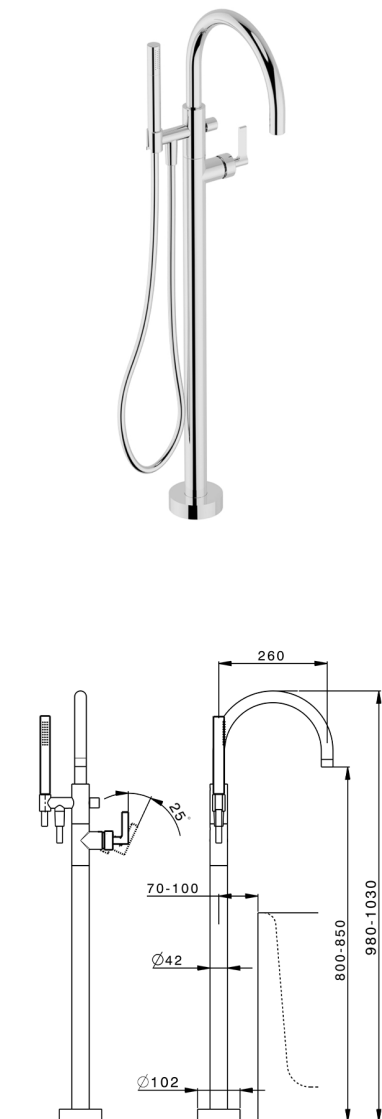

Exposed part for single-lever bath shower mixer GRACE_GC014200

MODEL **GC014200**

Exposed part for single-lever bath shower mixer, handshower holder on column, 22,5 mm Brass
One Spray handshower, 150 cm smooth SUPREME Flexible Hose, for items ZA004510

AVAILABLE FINISHINGS

-  **21** 21 Chrome
-  **2F** 2F Brushed Nickel
-  **2W** 2W Brushed Gold
-  **5H** 5H Dark Brass Brushed
-  **5L** 5L Brushed Black Titanium
-  **6T** 6T Chrome/Matt Black

CHARACTERISTICS

Cartridge Spare Parts **ZZ95409000**

35 mm Cartridge

Installation **Concealed**

Required concealed parts **ZA004510**

EcoStop

EcoStop feature limits water flow to approximately 50% of maximum output with one point of resistance on setting. Push slightly past the middle stop only when full water output is required. This will save water up to 50%.

Concealed part single lever free-standing CONCEALED_ZA004510

MODEL **ZA004510**

Concealed part single lever free-standing

AVAILABLE FINISHINGS

 **04** 04 Without finishing

CHARACTERISTICS

Concealed **1**

2026-04-06