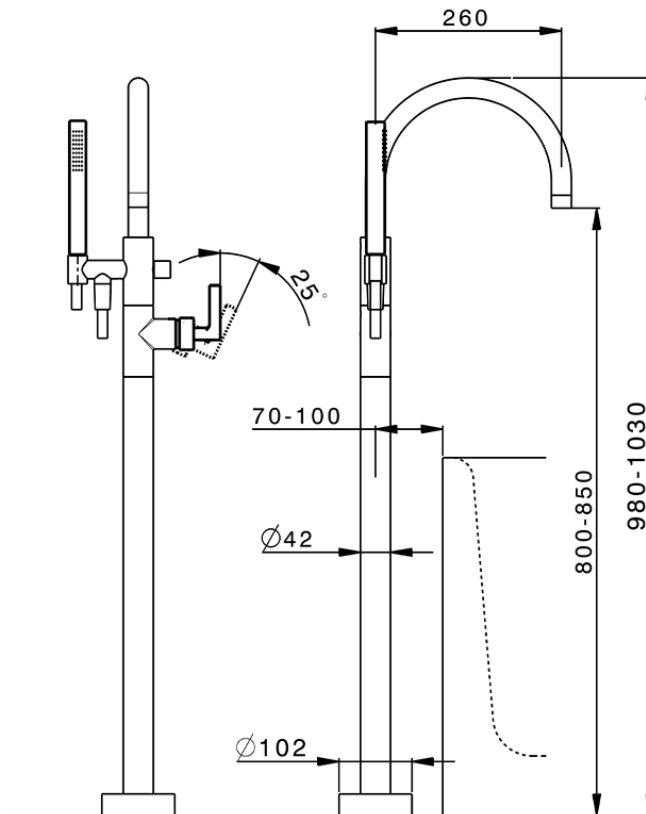

Exposed part for single-lever bath shower mixer GRACE_GC014200

GC014200

<https://en.cisal.it/exposed-part-for-single-lever-bath-shower-mixer-grace-gc014200>

ZA004510

<https://en.cisal.it/concealed-part-single-lever-free-standing-concealed-za004510>