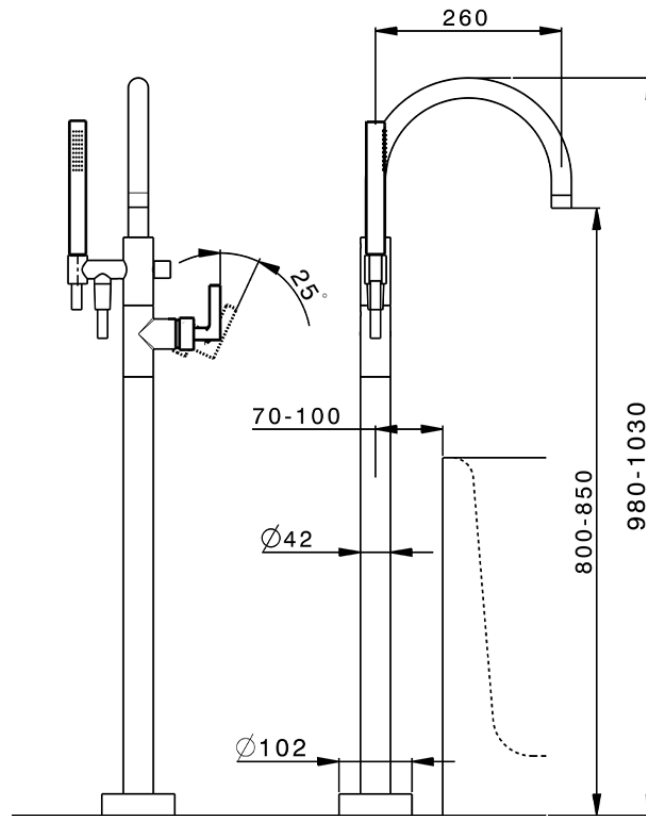

## Exposed part for single-lever bath shower mixer GRACE\_GC014200

GC014200

<https://en.cisal.it/exposed-part-for-single-lever-bath-shower-mixer-grace-gc014200>

ZA004510

<https://en.cisal.it/concealed-part-single-lever-free-standing-concealed-za004510>