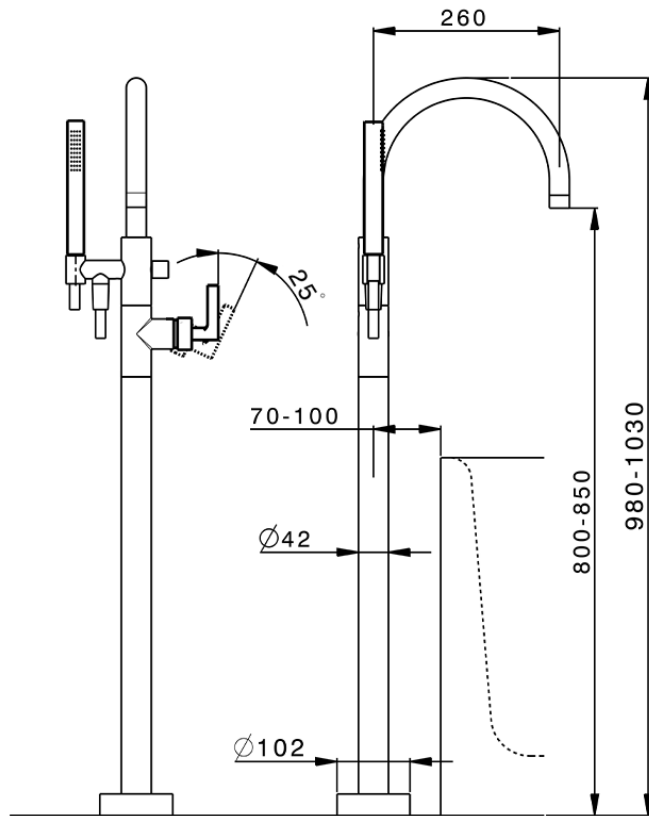

Exposed part for single-lever bath shower mixer GRACE_GC014200

GC014200

<https://en.cisal.it/exposed-part-for-single-lever-bath-shower-mixer-grace-gc014200>

ZA004510

<https://en.cisal.it/concealed-part-single-lever-free-standing-concealed-za004510>