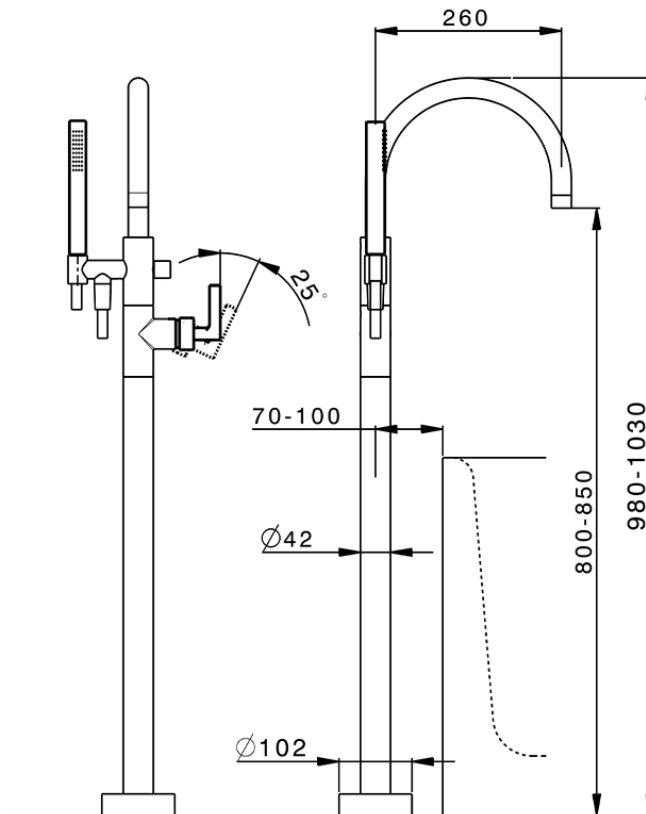

## Exposed part for single-lever bath shower mixer GRACE\_GC014200

GC014200

<https://en.cisal.it/exposed-part-for-single-lever-bath-shower-mixer-grace-gc014200>

ZA004510

<https://en.cisal.it/concealed-part-single-lever-free-standing-concealed-za004510>