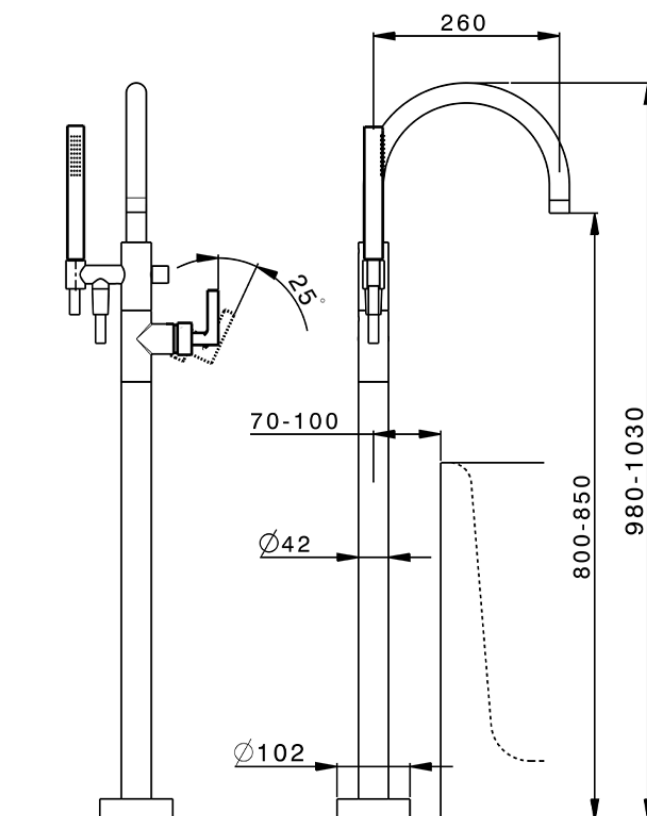

Exposed part for single-lever bath shower mixer GRACE_GC014200

GC014200

<https://en.cisal.it/exposed-part-for-single-lever-bath-shower-mixer-grace-gc014200>

ZA004510

<https://en.cisal.it/concealed-part-single-lever-free-standing-concealed-za004510>