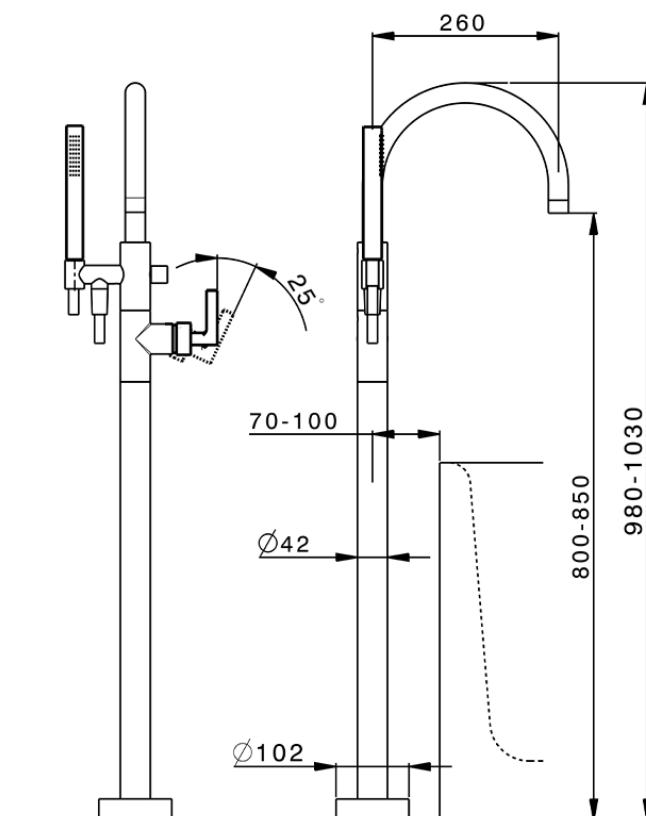

Exposed part for single-lever bath shower mixer GRACE_GC014200

GC014200

<https://en.cisal.it/exposed-part-for-single-lever-bath-shower-mixer-grace-gc014200>

ZA004510

<https://en.cisal.it/concealed-part-single-lever-free-standing-concealed-za004510>