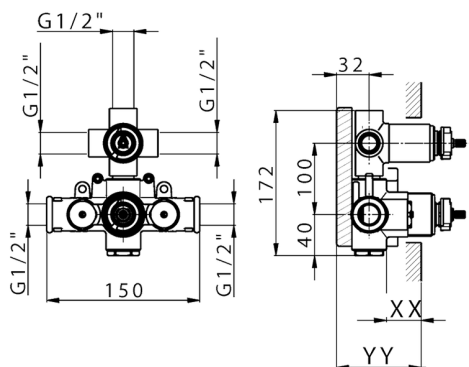

Concealed thermostatic shower mixer, 3-outlets, with 1/2" 3 outlet devia-stop cartridge, without trim kit

AVAILABLE FINISHINGS

04 04 Without finishing

CHARACTERISTICS

Concealed **1**
 Cartridge Spare Parts **24.04A.PP**

8x20 Plus P Thermostatic Valve

Piastra/Plate/Plaque/Platte/Placa

2-3mm: XX 25-40 YY 76-91

10mm: XX 21-34 YY 70-83

DeviaStop

The Cisal Devia Stop technology allows to adjust the water flow and to direct it to the selected output point (overhead soaker, hand shower, etc).